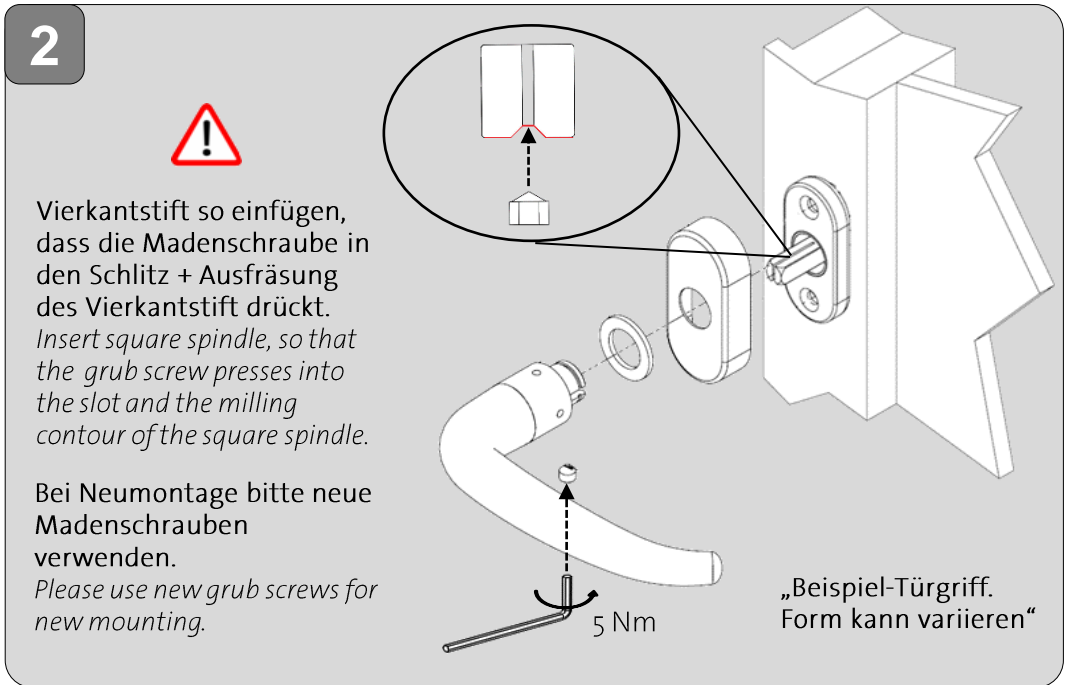

MONTAGEANLEITUNG FENSTEROLIVE MOUNTING INSTRUCTIONS WINDOW HANDLE

022230000