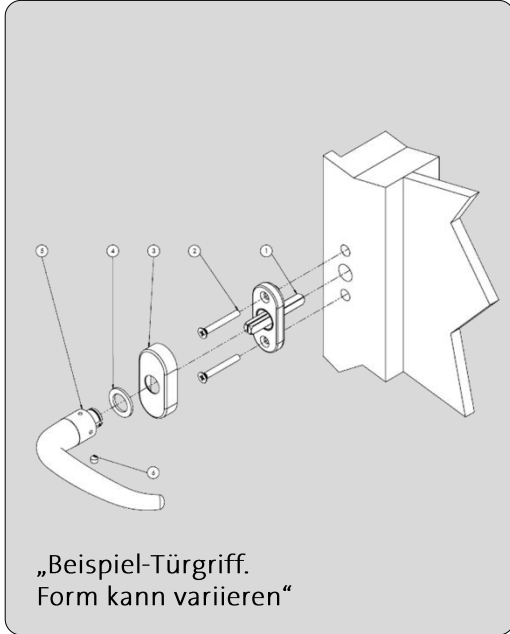

MONTAGEANLEITUNG FENSTEROLIVE MOUNTING INSTRUCTIONS WINDOW HANDLE

022230000