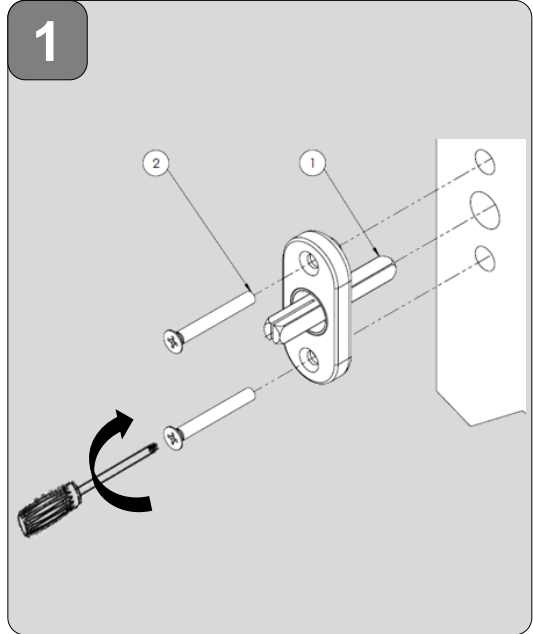

MONTAGEANLEITUNG FENSTEROLIVE MOUNTING INSTRUCTIONS WINDOW HANDLE

022230000