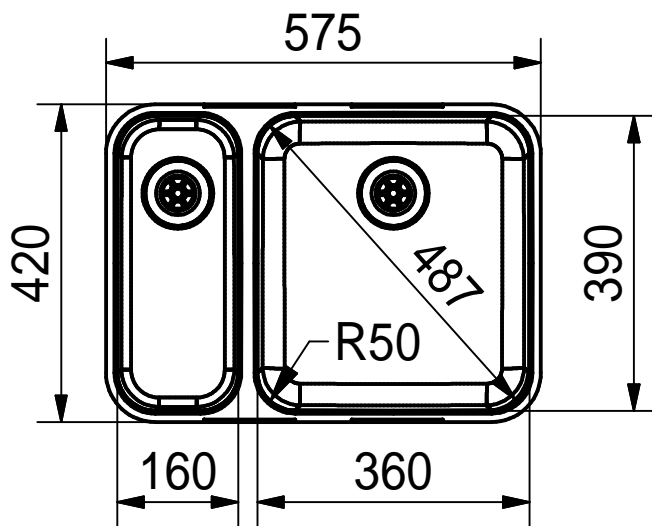

DT

Drawing No.	0056-185449	Revision	I
Drawn Date	07.09.2009		
These drawings and specifications are the property of NIRO-Plan AG and shall not be reproduced, copied or transferred to any third party without the prior written permission of NIRO-Plan AG, Aarburg, Switzerland			

Franke Küchentechnik AG
CH-4663 Aarburg
Phone: +41 62 787 31 31
Internet: www.franke.com

LAX_160D_SBL
installing document

Sheet	Sheets
5	6