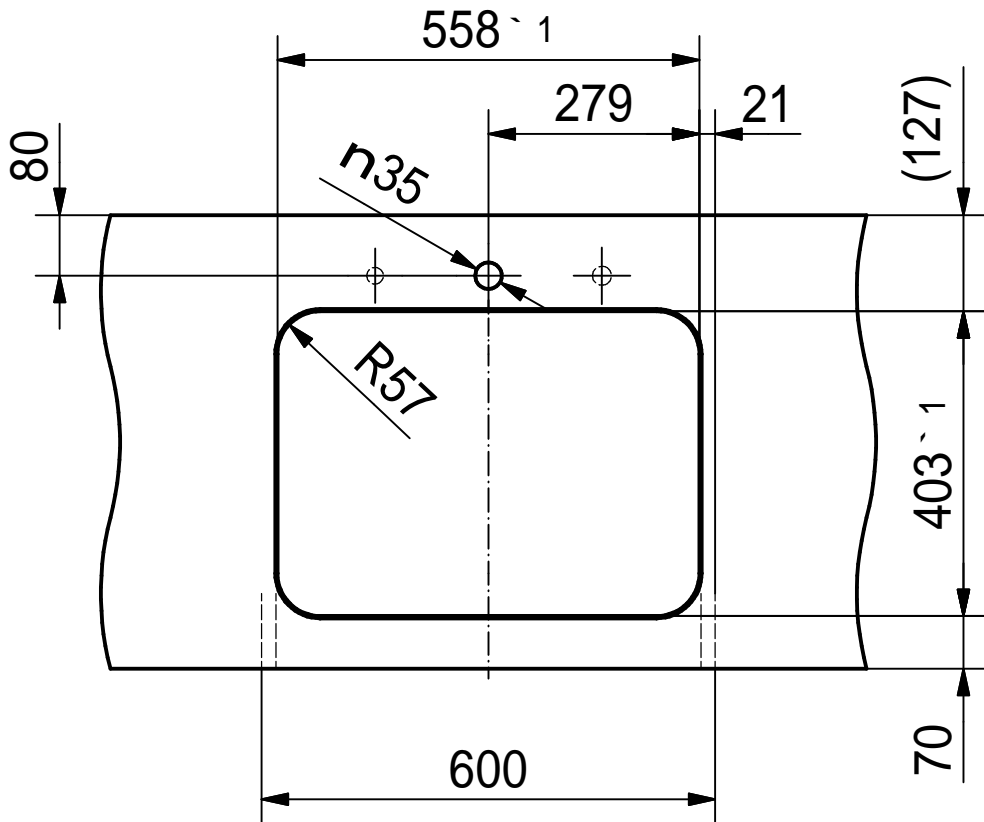

CO

Drawing No.	0056-185449	Revision	I
Drawn Date	07.09.2009		
These drawings and specifications are the property of NIRO-Plan AG and shall not be reproduced, copied or transferred to any third party without the prior written permission of NIRO-Plan AG, Aarburg, Switzerland			

Franke Küchentechnik AG
CH-4663 Aarburg
Phone: +41 62 787 31 31
Internet: www.franke.com

LAX_160D_SBL
installing document

Sheet	Sheets
3	6