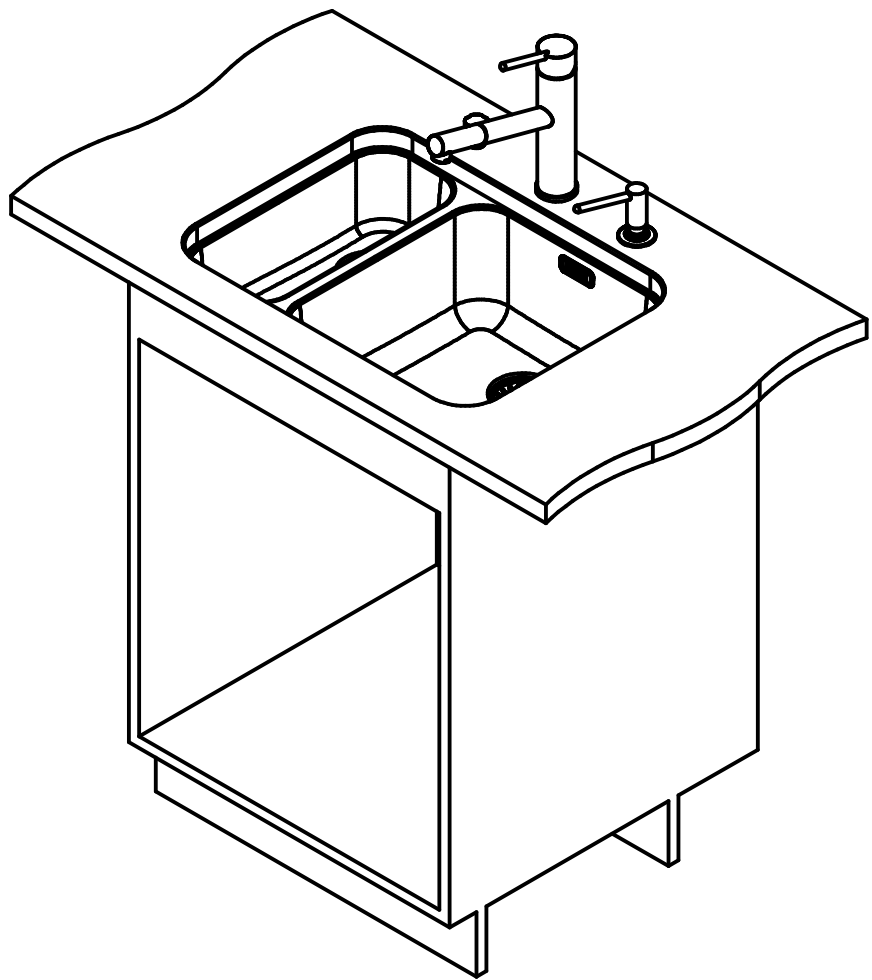

ISO

Drawing No.	0056-185449	Revision	I
Drawn Date	07.09.2009		
These drawings and specifications are the property of NIRO-Plan AG and shall not be reproduced, copied or transferred to any third party without the prior written permission of NIRO-Plan AG, Aarburg, Switzerland			

Franke Küchentechnik AG
CH-4663 Aarburg
Phone: +41 62 787 31 31
Internet: www.franke.com

LAX_160D_SBL

installing document

Sheet	Sheets
6	6