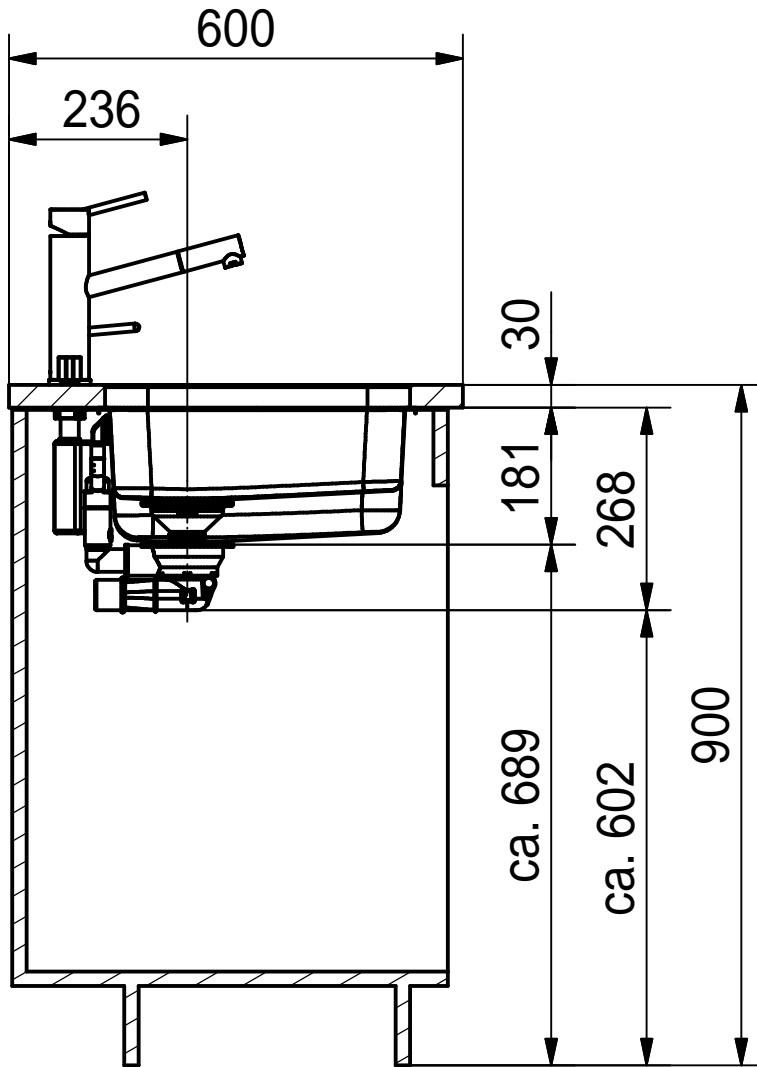

DS

Drawing No.	0056-185449	Revision	I
Drawn Date	07.09.2009		
These drawings and specifications are the property of NIRO-Plan AG and shall not be reproduced, copied or transferred to any third party without the prior written permission of NIRO-Plan AG, Aarburg, Switzerland			

Franke Küchentechnik AG
CH-4663 Aarburg
Phone: +41 62 787 31 31
Internet: www.franke.com

LAX_160D_SBL

installing document

Sheet	Sheets
2	6