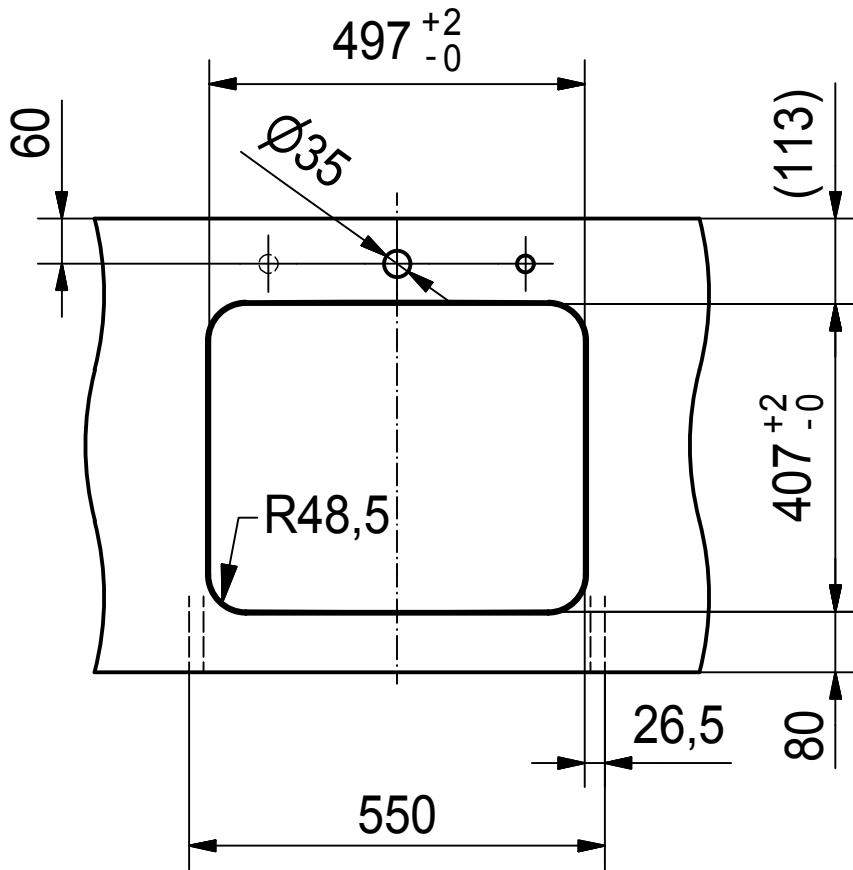

CO

Drawing No.	0056-191104	Revision	F
Drawn Date	11.08.2010		
These drawings and specifications are the property of NIRO-Plan AG and shall not be reproduced, copied or transferred to any third party without the prior written permission of NIRO-Plan AG, Aarburg, Switzerland			

Franke K chentechnik AG
CH-4663 Aarburg
Phone: +41 62 787 3131
Internet: www.franke.com

LAX 110 50 (41) I
installing document (CH)

Sheet	Sheets
3	6