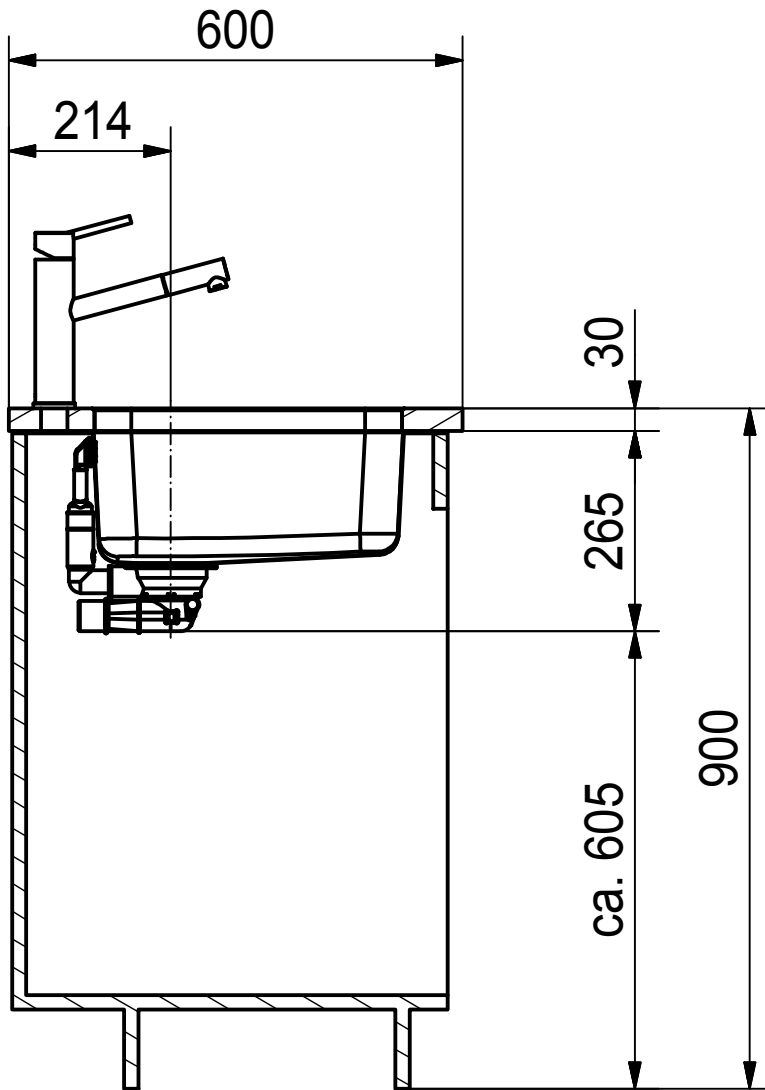

DS

Drawing No.	0056-191104	Revision	F
Drawn Date	11.08.2010		
These drawings and specifications are the property of NIRO-Plan AG and shall not be reproduced, copied or transferred to any third party without the prior written permission of NIRO-Plan AG, Aarburg, Switzerland			

Franke Küchentechnik AG
CH-4663 Aarburg
Phone: +41 62 787 31 31
Internet: www.franke.com

LAX 110 50 (41) I
installing document (CH)

Sheet	Sheets
2	6