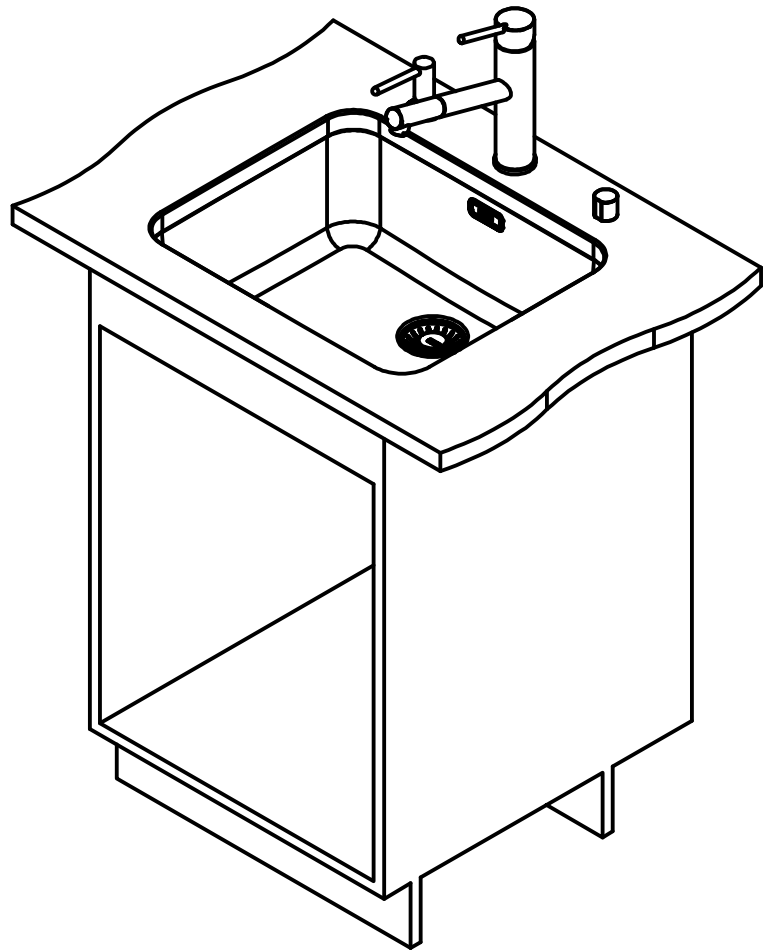

ISO

Drawing No.	0056-191104	Revision	F
Drawn Date	11.08.2010		
These drawings and specifications are the property of NIRO-Plan AG and shall not be reproduced, copied or transferred to any third party without the prior written permission of NIRO-Plan AG, Aarburg, Switzerland			

Franke Küchentechnik AG
CH-4663 Aarburg
Phone: +41 62 787 3131
Internet: www.franke.com

LAX 110 50 (41) I

installing document (CH)

Sheet	Sheets
6	6