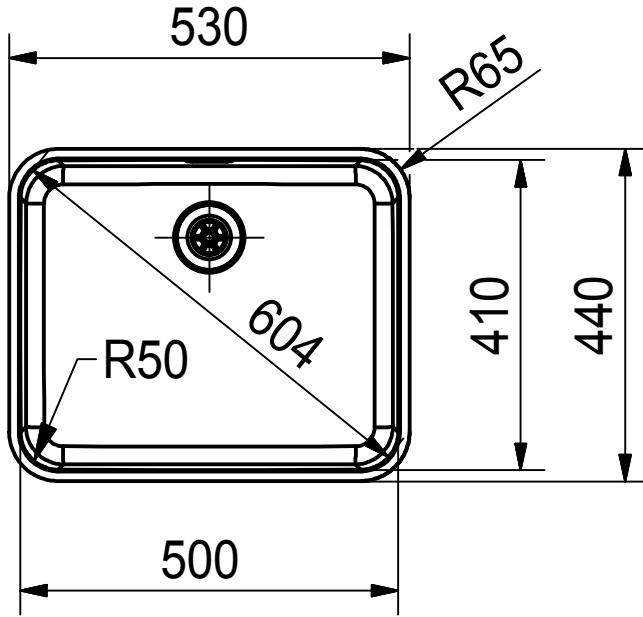

DT

Drawing No.	0056-191104	Revision	F
Drawn Date	11.08.2010		
These drawings and specifications are the property of NIRO-Plan AG and shall not be reproduced, copied or transferred to any third party without the prior written permission of NIRO-Plan AG, Aarburg, Switzerland			

Franke Küchentechnik AG
CH-4663 Aarburg
Phone: +41 62 787 3131
Internet: www.franke.com

LAX 110 50 (41) I
installing document (CH)

Sheet	Sheets
5	6