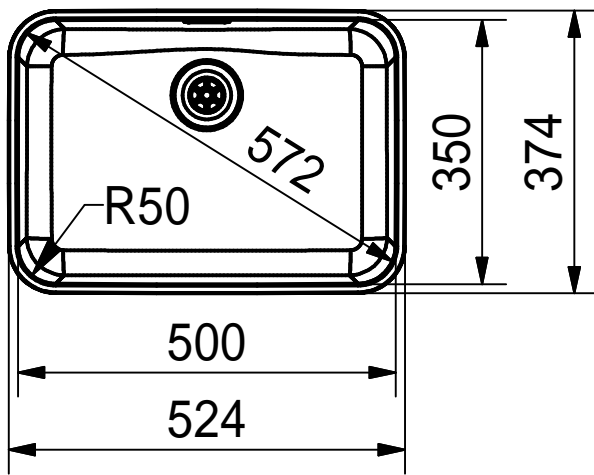

DT

Drawing No.	0056-185395	Revision	A
Drawn Date	03.09.2009		
These drawings and specifications are the property of NIRO-Plan AG and shall not be reproduced, copied or transferred to any third party without the prior written permission of NIRO-Plan AG, Aarburg, Switzerland			

Franke Küchentechnik AG
CH-4663 Aarburg
Phone: +41 62 787 31 31
Internet: www.franke.com

LAX110-50

installing document

Sheet	Sheets
5	6