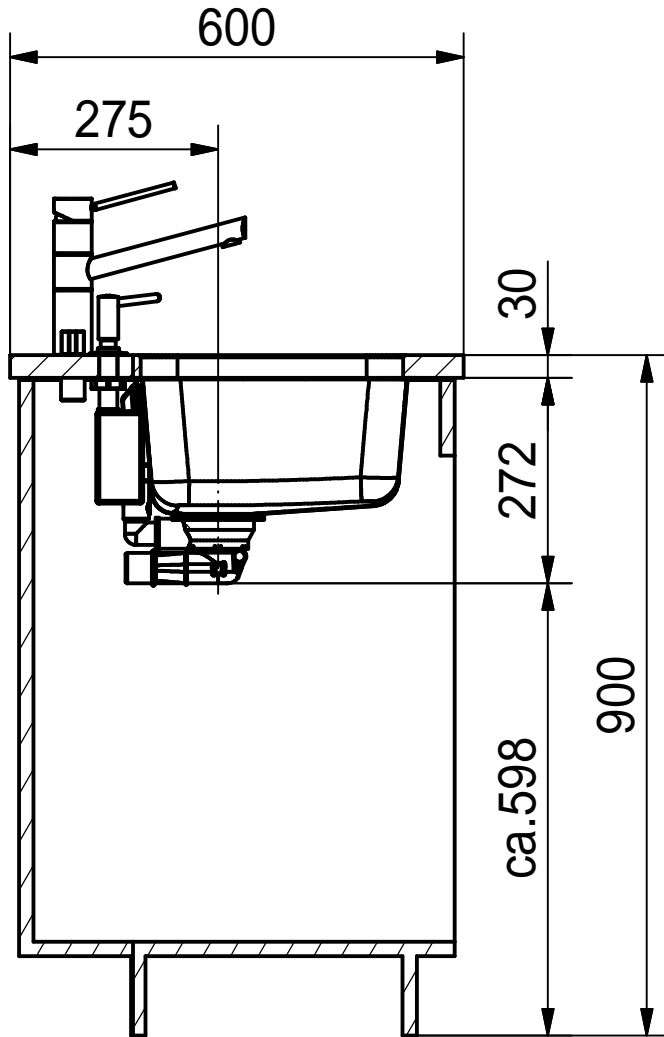

DS

Drawing No.	0056-185395	Revision	A
Drawn Date	03.09.2009		
These drawings and specifications are the property of NIRO-Plan AG and shall not be reproduced, copied or transferred to any third party without the prior written permission of NIRO-Plan AG, Aarburg, Switzerland			

Franke Küchentechnik AG
CH-4663 Aarburg
Phone: +41 62 787 31 31
Internet: www.franke.com

LAX110-50

installing document

Sheet	Sheets
2	6