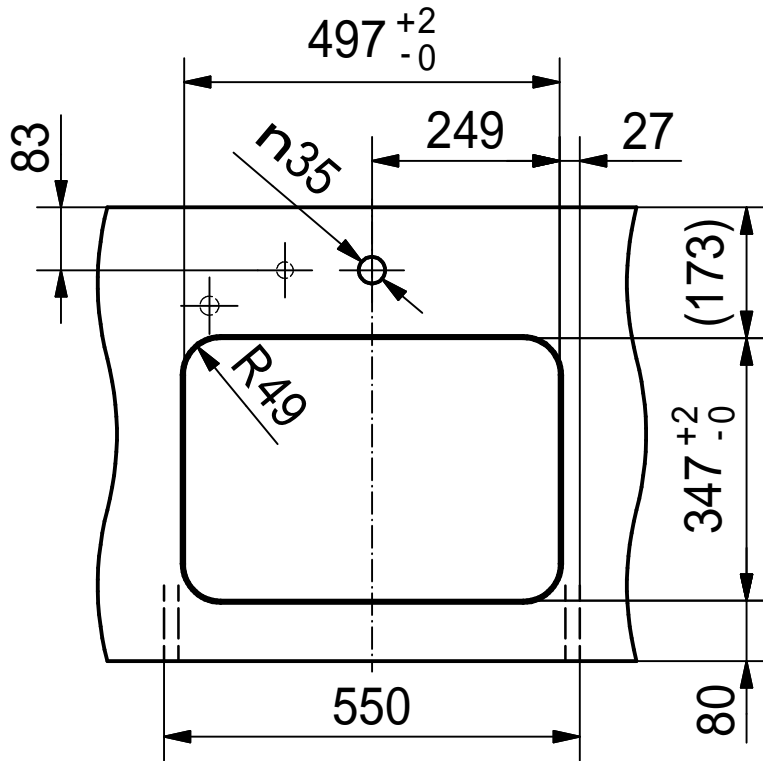

CO

Drawing No.	0056-185395	Revision	A
Drawn Date	03.09.2009		
These drawings and specifications are the property of NIRO-Plan AG and shall not be reproduced, copied or transferred to any third party without the prior written permission of NIRO-Plan AG, Aarburg, Switzerland			

Franke K uchentechnik AG
CH-4663 Aarburg
Phone: +41 62 787 31 31
Internet: www.franke.com

LAX110-50
installing document

Sheet	Sheets
3	6