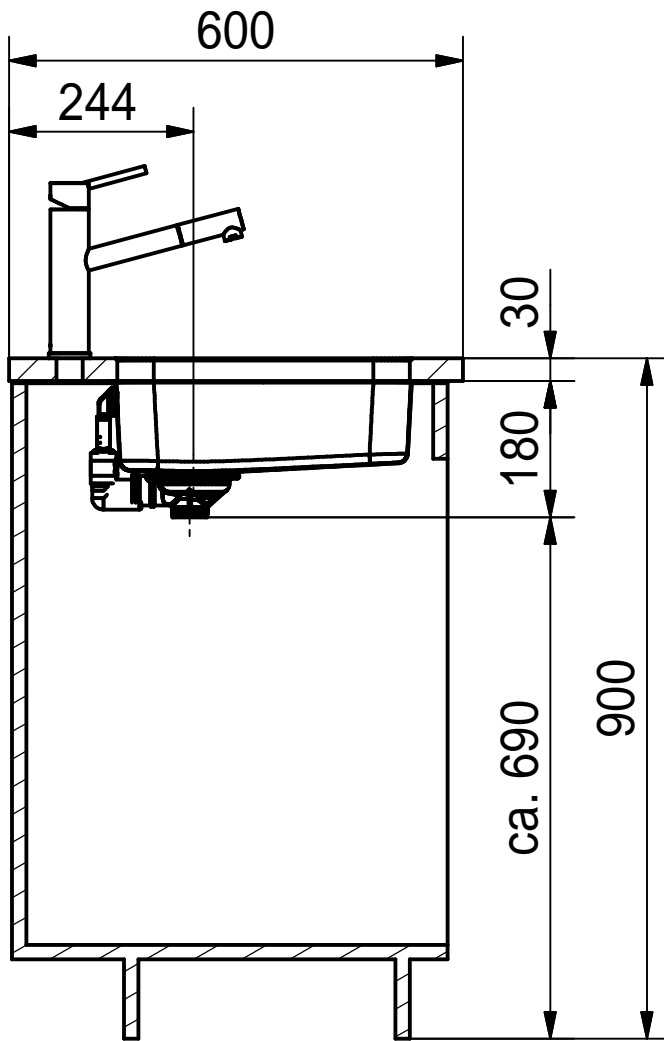

DS

Drawing No.	0056-185416	Revision	E
Drawn Date	04.09.2009		
These drawings and specifications are the property of NIRO-Plan AG and shall not be reproduced, copied or transferred to any third party without the prior written permission of NIRO-Plan AG, Aarburg, Switzerland			

Franke Küchentechnik AG
CH-4663 Aarburg
Phone: +41 62 787 31 31
Internet: www.franke.com

LAX_110_16_39_Integral

installing document

Sheet	Sheets
2	6