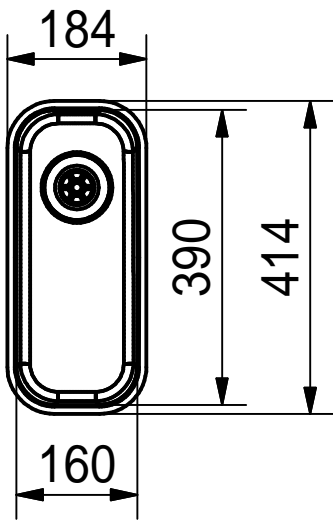

DT

Drawing No.	0056-185416	Revision	E
Drawn Date	04.09.2009		
These drawings and specifications are the property of NIRO-Plan AG and shall not be reproduced, copied or transferred to any third party without the prior written permission of NIRO-Plan AG, Aarburg, Switzerland			

Franke Küchentechnik AG
CH-4663 Aarburg
Phone: +41 62 787 31 31
Internet: www.franke.com

LAX_110_16_39_Integral
installing document

Sheet	Sheets
5	6