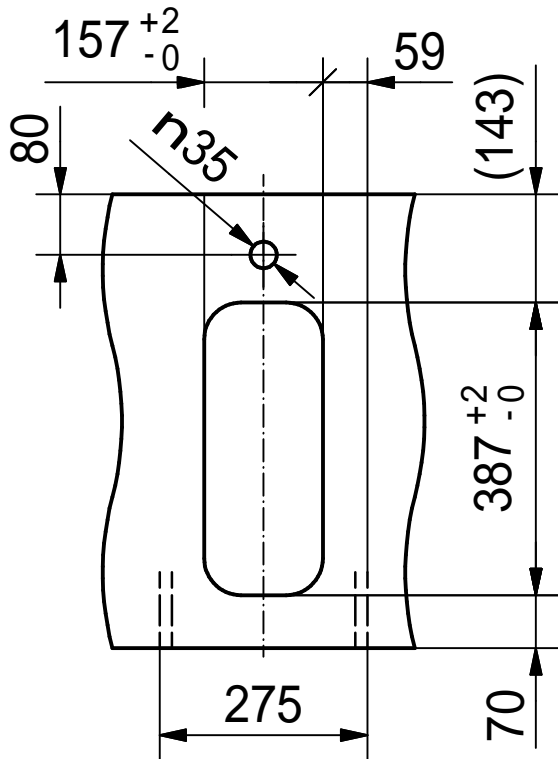

CO

Drawing No.	0056-185416	Revision	E
Drawn Date	04.09.2009		
These drawings and specifications are the property of NIRO-Plan AG and shall not be reproduced, copied or transferred to any third party without the prior written permission of NIRO-Plan AG, Aarburg, Switzerland			

Franke Küchentechnik AG
CH-4663 Aarburg
Phone: +41 62 787 31 31
Internet: www.franke.com

LAX_110_16_39_Integral
installing document

Sheet	Sheets
3	6