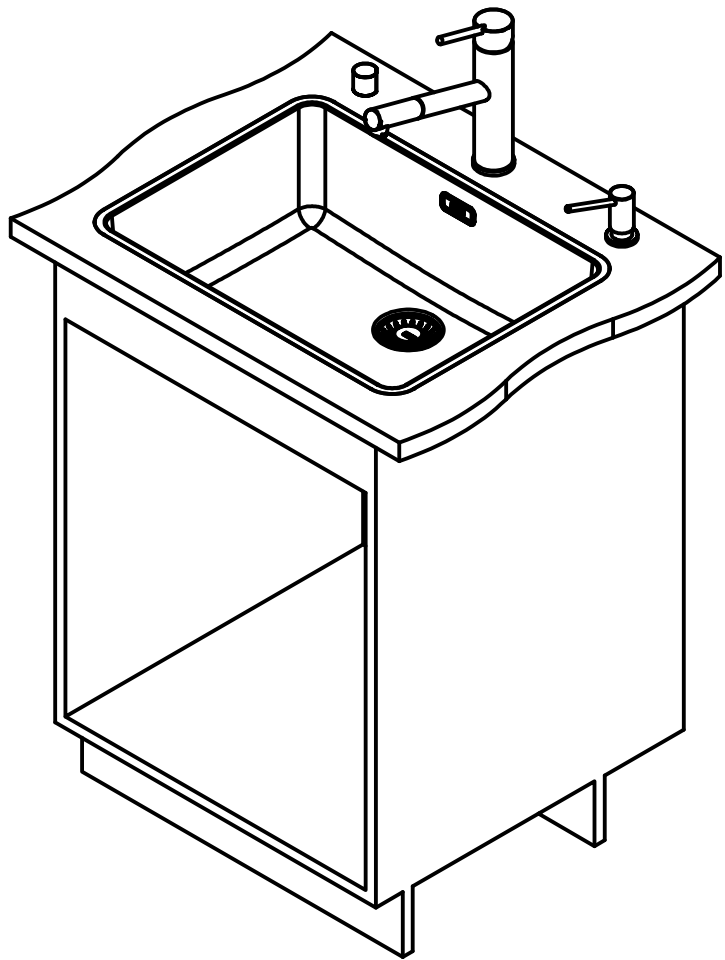

ISO

Drawing No. 0056-197186

Revision A

Drawn Date 18.10.2011

Franke Küchentechnik AG
CH-4663 Aarburg
Phone: +41 62 787 31 31
Internet: www.franke.com

KBX 210/610 55 I
installing document

Sheet Sheets

6 6