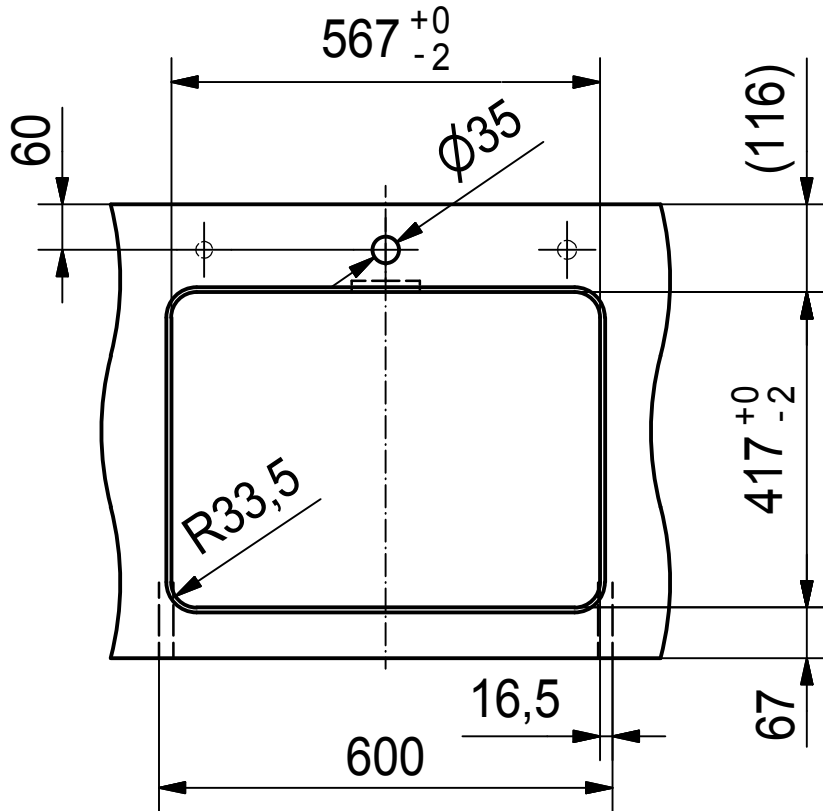

CO

Drawing No.	0056-197186	Revision	A
Drawn Date	18.10.2011		
These drawings and specifications are the property of NIRO-Plan AG and shall not be reproduced, copied or transferred to any third party without the prior written permission of NIRO-Plan AG, Aarburg, Switzerland			

Franke Küchentechnik AG
CH-4663 Aarburg
Phone: +41 62 787 31 31
Internet: www.franke.com

KBX 210/610 55 I
installing document

Sheet	Sheets
3	6