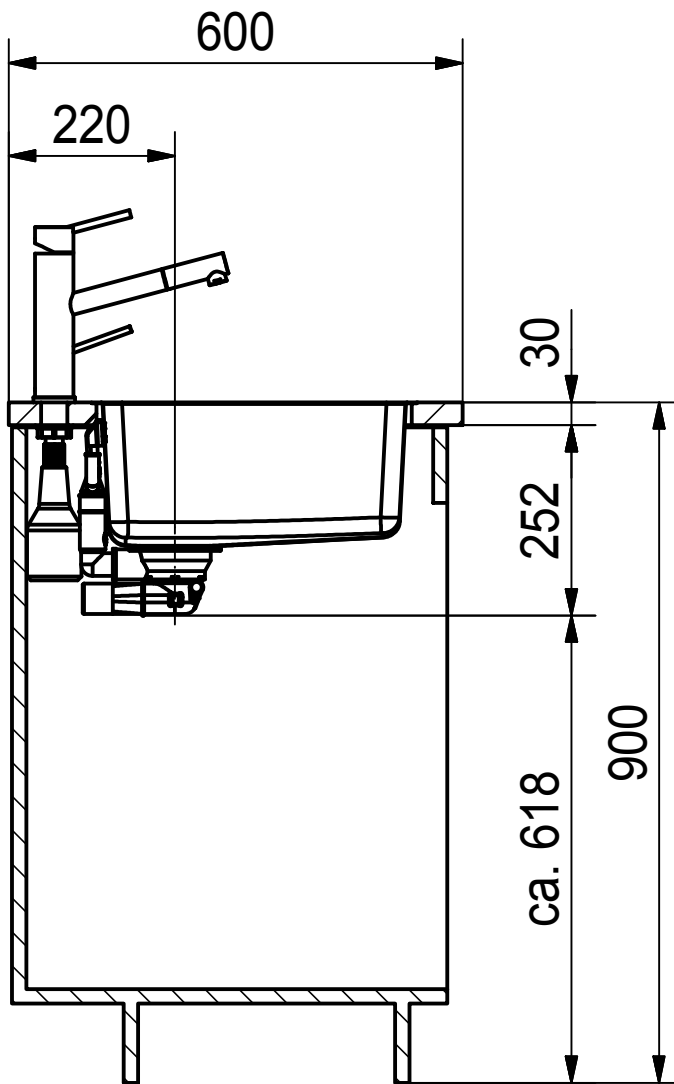

DS

Drawing No.	0056-197186	Revision	A
Drawn Date	18.10.2011		
These drawings and specifications are the property of NIRO-Plan AG and shall not be reproduced, copied or transferred to any third party without the prior written permission of NIRO-Plan AG, Aarburg, Switzerland			

Franke Küchentechnik AG
CH-4663 Aarburg
Phone: +41 62 787 31 31
Internet: www.franke.com

KBX 210/610 55 I

installing document

Sheet	Sheets
2	6