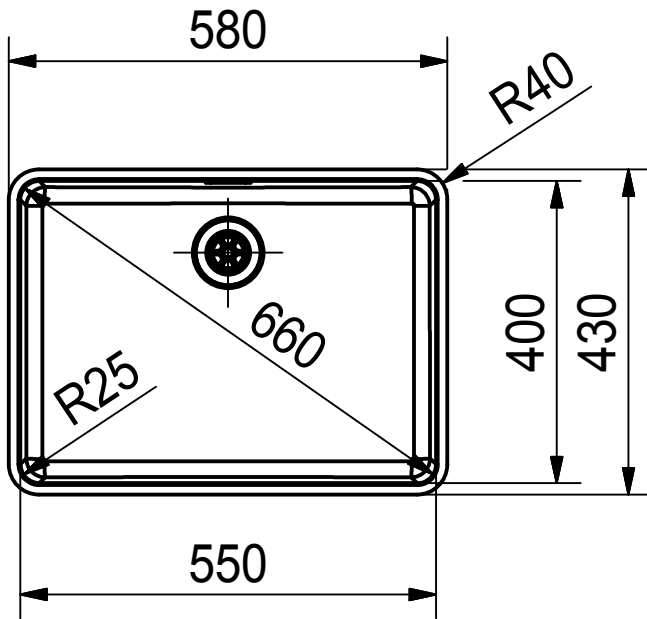

DT

Drawing No.	0056-197186	Revision	A
Drawn Date	18.10.2011		
These drawings and specifications are the property of NIRO-Plan AG and shall not be reproduced, copied or transferred to any third party without the prior written permission of NIRO-Plan AG, Aarburg, Switzerland			

Franke Küchentechnik AG
CH-4663 Aarburg
Phone: +41 62 787 31 31
Internet: www.franke.com

KBX 210/610 55 I
installing document

Sheet	Sheets
5	6