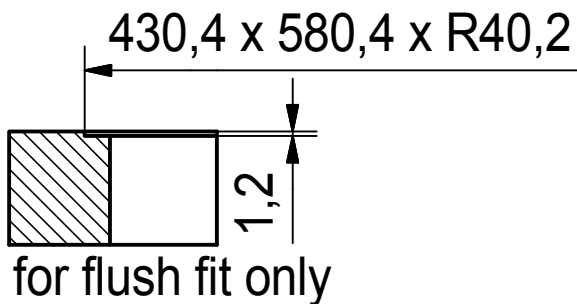

CO

Drawing No.	0056-197186	Revision	A
Drawn Date	18.10.2011		
These drawings and specifications are the property of NIRO-Plan AG and shall not be reproduced, copied or transferred to any third party without the prior written permission of NIRO-Plan AG, Aarburg, Switzerland			

Franke Küchentechnik AG
CH-4663 Aarburg
Phone: +41 62 787 31 31
Internet: www.franke.com

KBX 210/610 55 I
installing document

Sheet	Sheets
3	6