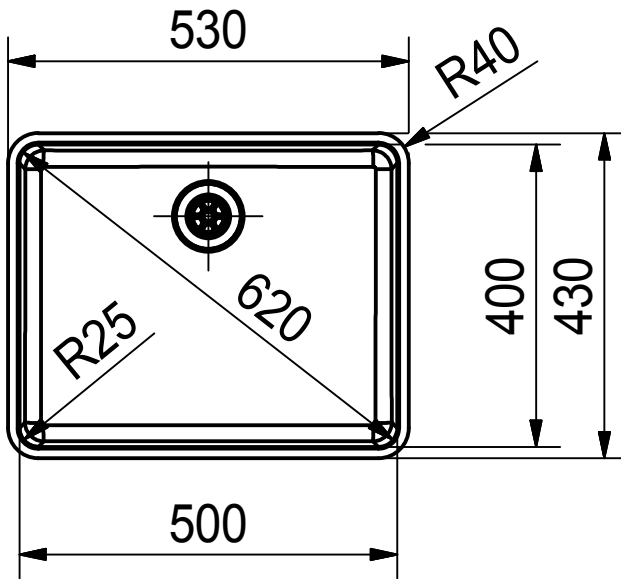

DT

Drawing No.	0056-197188	Revision	A
Drawn Date	18.10.2011		
These drawings and specifications are the property of NIRO-Plan AG and shall not be reproduced, copied or transferred to any third party without the prior written permission of NIRO-Plan AG, Aarburg, Switzerland			

Franke Küchentechnik AG
CH-4663 Aarburg
Phone: +41 62 787 31 31
Internet: www.franke.com

KBX 210/610 50 I
installing document

Sheet	Sheets
5	6