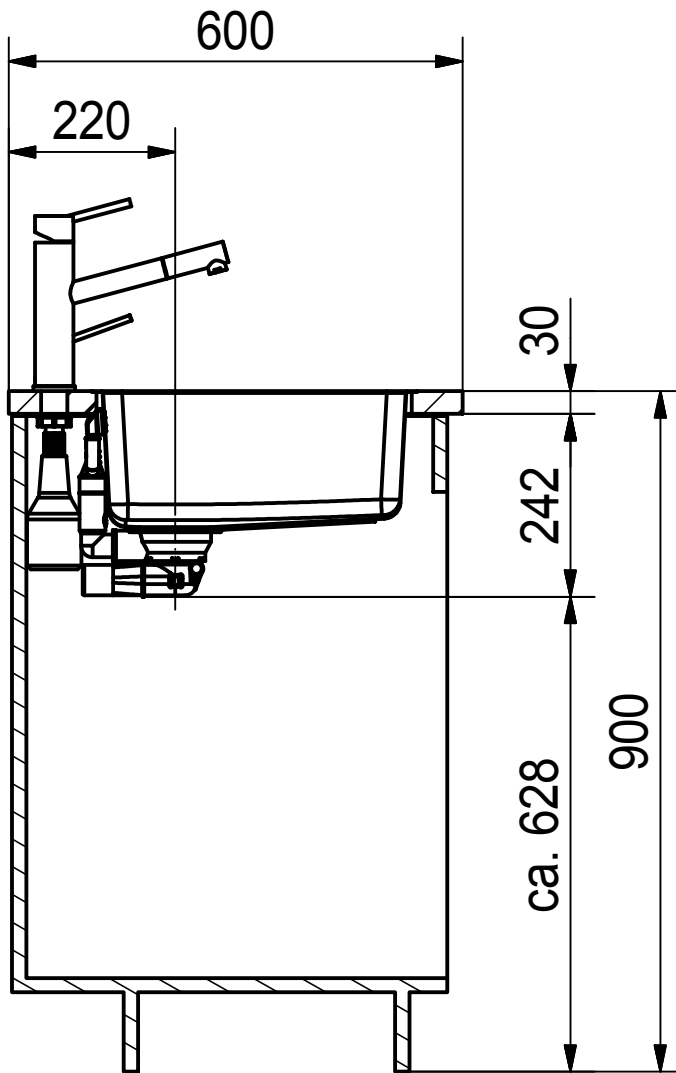

DS

Drawing No.	0056-197188	Revision	A
Drawn Date	18.10.2011		
These drawings and specifications are the property of NIRO-Plan AG and shall not be reproduced, copied or transferred to any third party without the prior written permission of NIRO-Plan AG, Aarburg, Switzerland			

Franke Küchentechnik AG
CH-4663 Aarburg
Phone: +41 62 787 31 31
Internet: www.franke.com

KBX 210/610 50 I

installing document

Sheet	Sheets
2	6