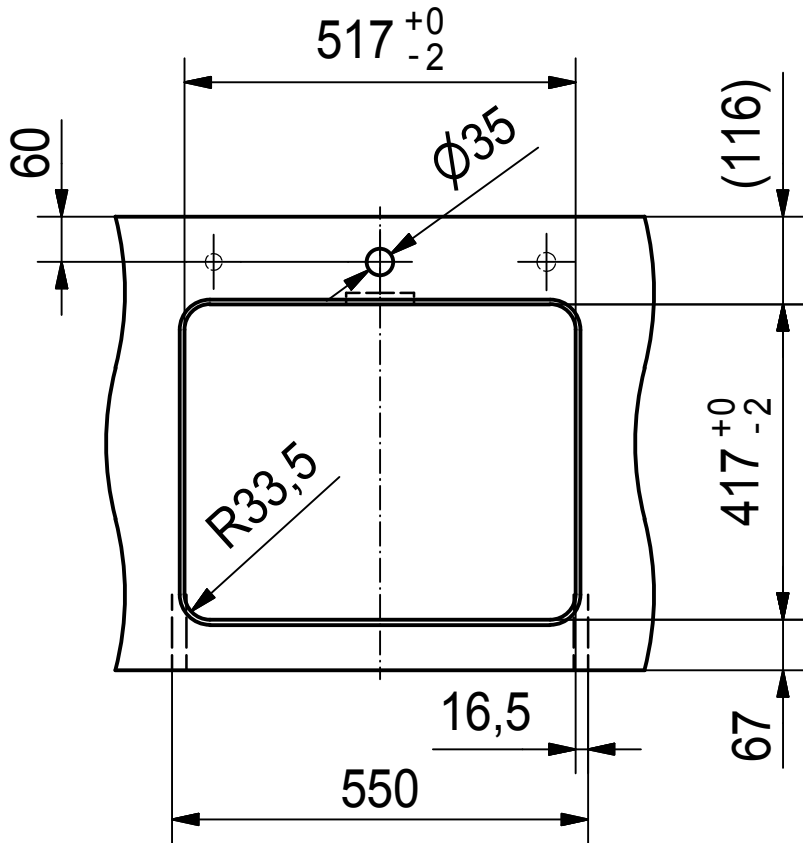

Franke Küchentechnik AG
CH-4663 Aarburg
Phone: +41 62 787 31 31
Internet: www.franke.com

KBX 210/610 50 I

installing document

Sheet	Sheets
2	6

CO

for flush fit only

Drawing No.	0056-197188	Revision	A
Drawn Date	18.10.2011		
<small>These drawings and specifications are the property of NIRO-Plan AG and shall not be reproduced, copied or transferred to any third party without the prior written permission of NIRO-Plan AG, Aarburg, Switzerland</small>			