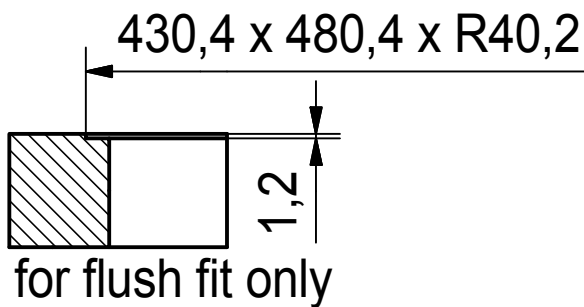

CO

Drawing No.	0056-197190	Revision	A
Drawn Date	18.10.2011		
These drawings and specifications are the property of NIRO-Plan AG and shall not be reproduced, copied or transferred to any third party without the prior written permission of NIRO-Plan AG, Aarburg, Switzerland			

Franke Küchentechnik AG
CH-4663 Aarburg
Phone: +41 62 787 31 31
Internet: www.franke.com

KBX 210/610 45 I
installing document

Sheet	Sheets
3	6