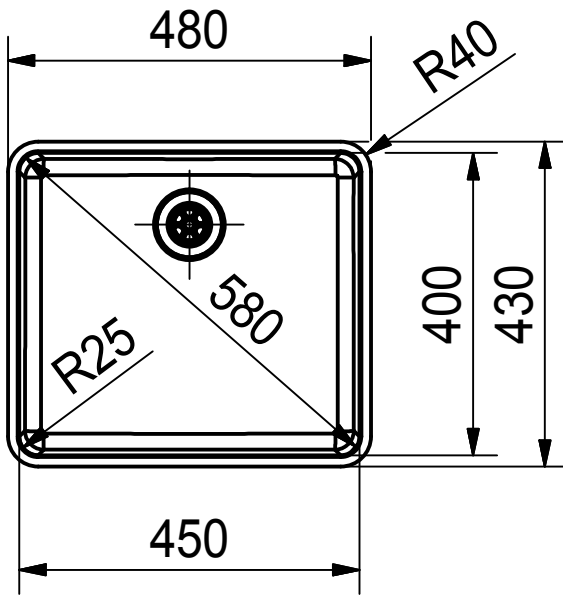

DT

Drawing No.	0056-197190	Revision	A
Drawn Date	18.10.2011		
These drawings and specifications are the property of NIRO-Plan AG and shall not be reproduced, copied or transferred to any third party without the prior written permission of NIRO-Plan AG, Aarburg, Switzerland			

Franke Küchentechnik AG
CH-4663 Aarburg
Phone: +41 62 787 31 31
Internet: www.franke.com

KBX 210/610 45 I
installing document

Sheet	Sheets
5	6