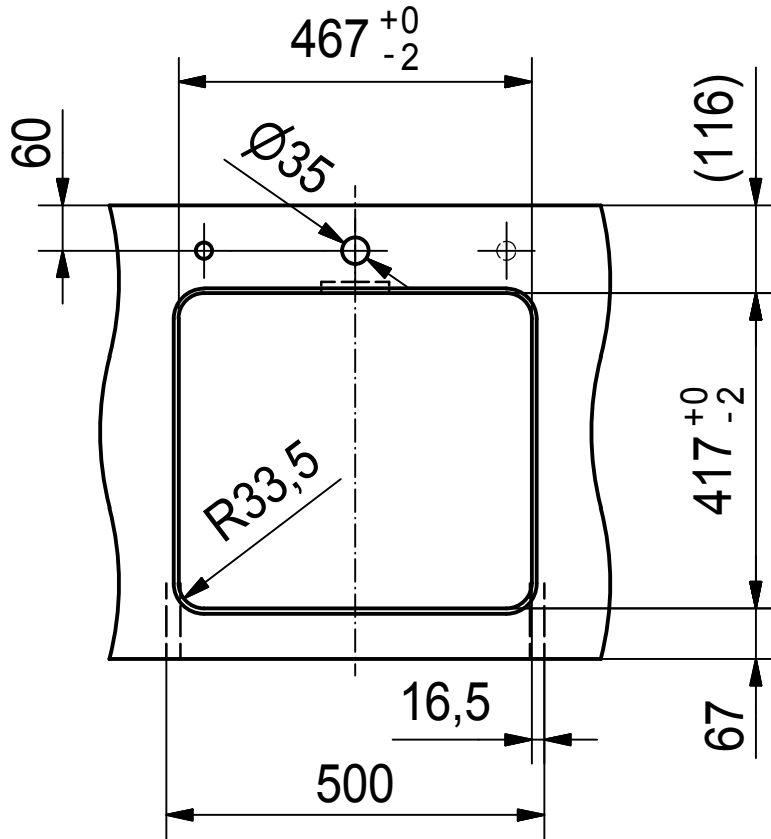

CO

Drawing No.	0056-197190	Revision	A
Drawn Date	18.10.2011		
These drawings and specifications are the property of NIRO-Plan AG and shall not be reproduced, copied or transferred to any third party without the prior written permission of NIRO-Plan AG, Aarburg, Switzerland			

Franke Küchentechnik AG
CH-4663 Aarburg
Phone: +41 62 787 31 31
Internet: www.franke.com

KBX 210/610 45 I
installing document

Sheet	Sheets
3	6