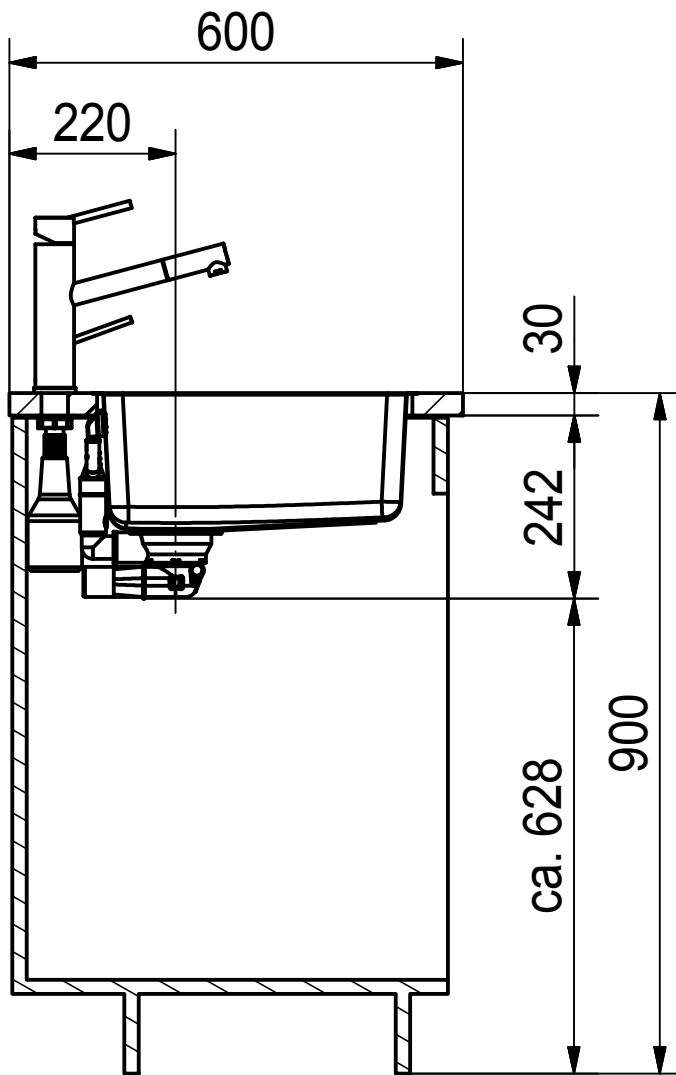

DS

Drawing No.	0056-197190	Revision	A
Drawn Date	18.10.2011		
These drawings and specifications are the property of NIRO-Plan AG and shall not be reproduced, copied or transferred to any third party without the prior written permission of NIRO-Plan AG, Aarburg, Switzerland			

Franke Küchentechnik AG
CH-4663 Aarburg
Phone: +41 62 787 31 31
Internet: www.franke.com

KBX 210/610 45 I
installing document

Sheet	Sheets
2	6