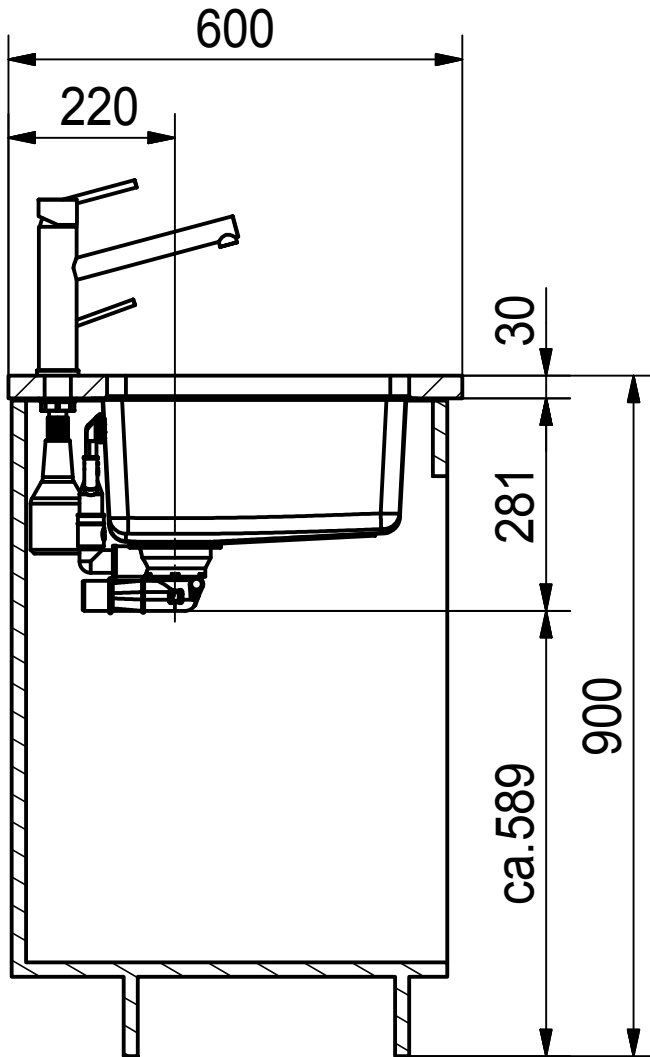

DS

Drawing No.	0056-185466	Revision	D
Drawn Date	03.09.2009		
These drawings and specifications are the property of NIRO-Plan AG and shall not be reproduced, copied or transferred to any third party without the prior written permission of NIRO-Plan AG, Aarburg, Switzerland			

Franke Küchentechnik AG
CH-4663 Aarburg
Phone: +41 62 787 31 31
Internet: www.franke.com

KBX11055

installing document

Sheet	Sheets
2	6