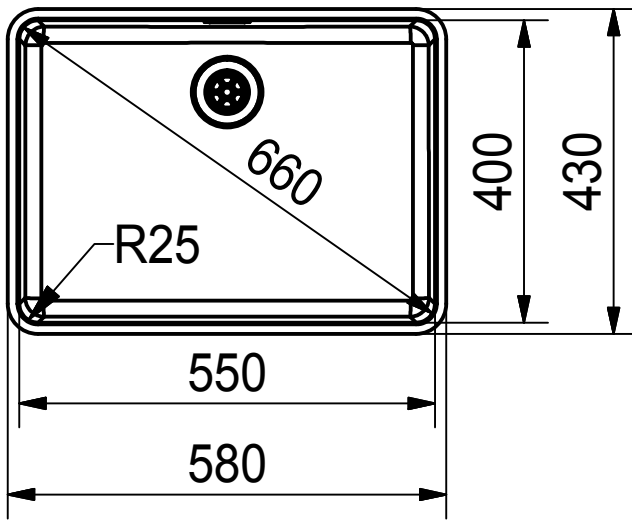

DT

Drawing No.	0056-185466	Revision	D
Drawn Date	03.09.2009		
These drawings and specifications are the property of NIRO-Plan AG and shall not be reproduced, copied or transferred to any third party without the prior written permission of NIRO-Plan AG, Aarburg, Switzerland			

Franke Küchentechnik AG
CH-4663 Aarburg
Phone: +41 62 787 31 31
Internet: www.franke.com

KBX11055
installing document

Sheet	Sheets
5	6