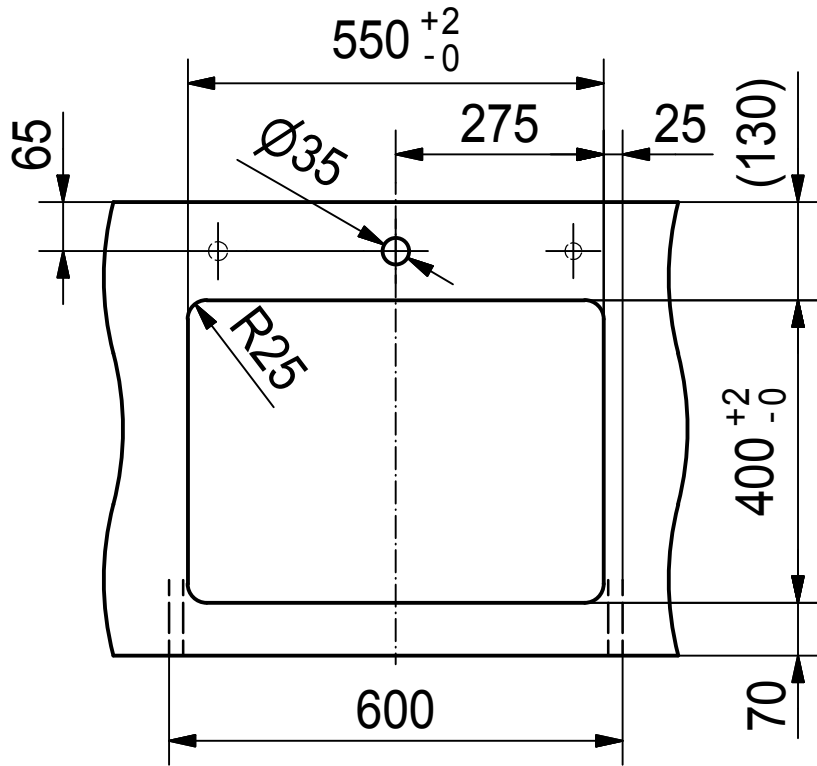

CO

Drawing No.	0056-185466	Revision	D
Drawn Date	03.09.2009		
These drawings and specifications are the property of NIRO-Plan AG and shall not be reproduced, copied or transferred to any third party without the prior written permission of NIRO-Plan AG, Aarburg, Switzerland			

Franke K uchentechnik AG
CH-4663 Aarburg
Phone: +41 62 787 31 31
Internet: www.franke.com

KBX11055
installing document

Sheet	Sheets
3	6