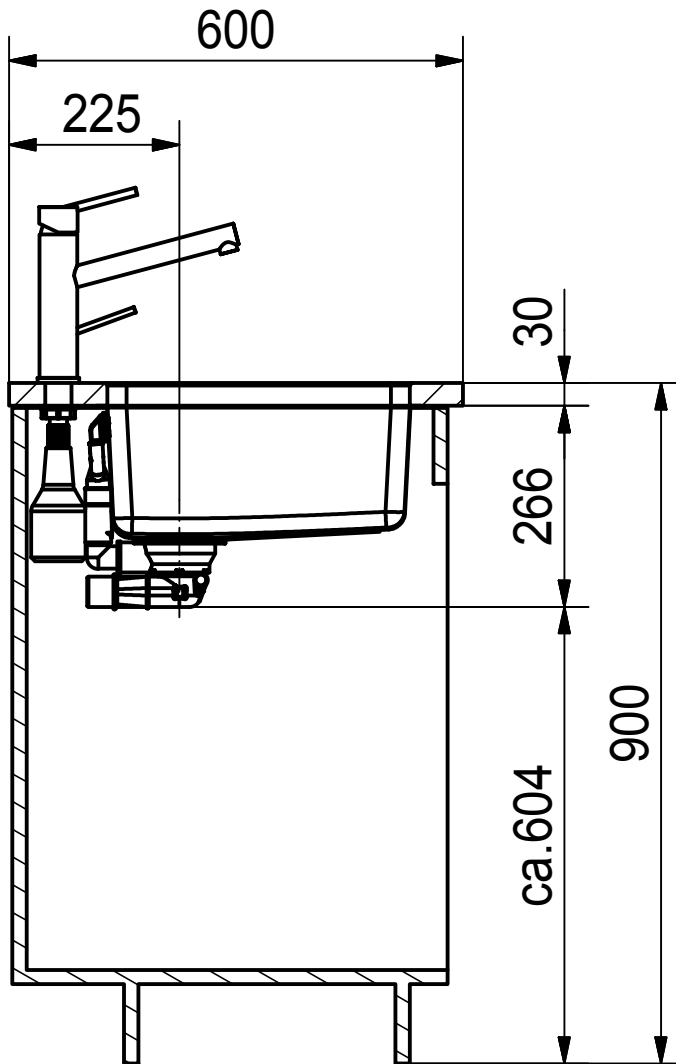

DS

Drawing No.	0056-185472	Revision	C
Drawn Date	02.09.2009		
These drawings and specifications are the property of NIRO-Plan AG and shall not be reproduced, copied or transferred to any third party without the prior written permission of NIRO-Plan AG, Aarburg, Switzerland			

Franke Küchentechnik AG
CH-4663 Aarburg
Phone: +41 62 787 31 31
Internet: www.franke.com

KBX11034

installing document

Sheet	Sheets
2	6