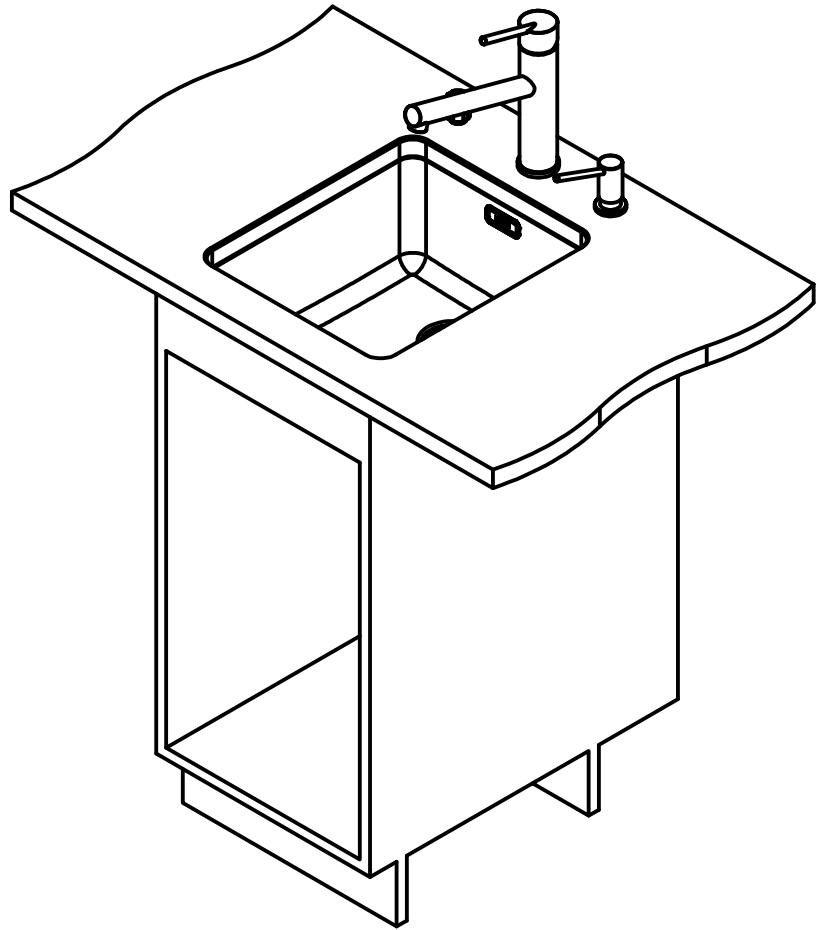

ISO

Drawing No. 0056-185472   Revision C

Drawn Date 02.09.2009

Franke Küchentechnik AG
CH-4663 Aarburg
Phone: +41 62 787 31 31
Internet: www.franke.com

KBX11034

installing document

Sheet Sheets

6 6