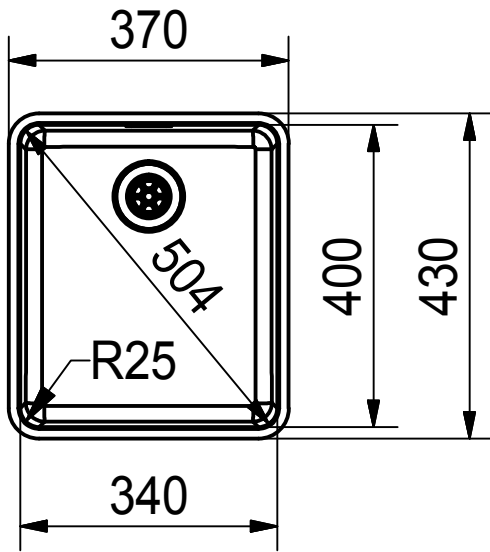

DT

Drawing No.	0056-185472	Revision	C
Drawn Date	02.09.2009		
These drawings and specifications are the property of NIRO-Plan AG and shall not be reproduced, copied or transferred to any third party without the prior written permission of NIRO-Plan AG, Aarburg, Switzerland			

Franke Küchentechnik AG
CH-4663 Aarburg
Phone: +41 62 787 31 31
Internet: www.franke.com

KBX11034

installing document

Sheet	Sheets
5	6