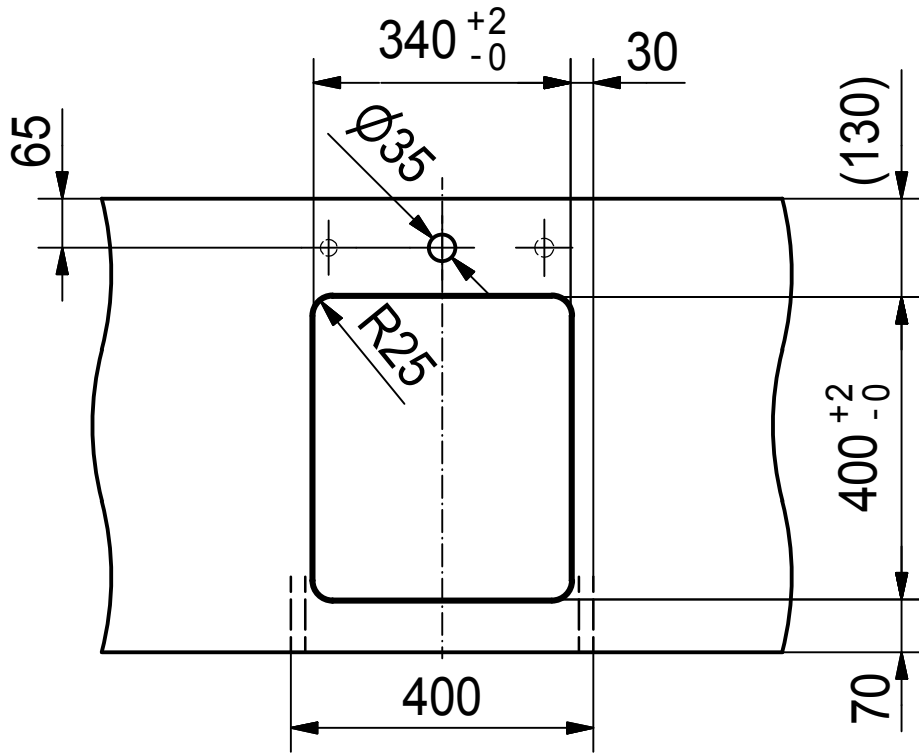

CO

Drawing No.	0056-185472	Revision	C
Drawn Date	02.09.2009		
These drawings and specifications are the property of NIRO-Plan AG and shall not be reproduced, copied or transferred to any third party without the prior written permission of NIRO-Plan AG, Aarburg, Switzerland			

Franke K uchentechnik AG
CH-4663 Aarburg
Phone: +41 62 787 31 31
Internet: www.franke.com

KBX11034
installing document

Sheet	Sheets
3	6