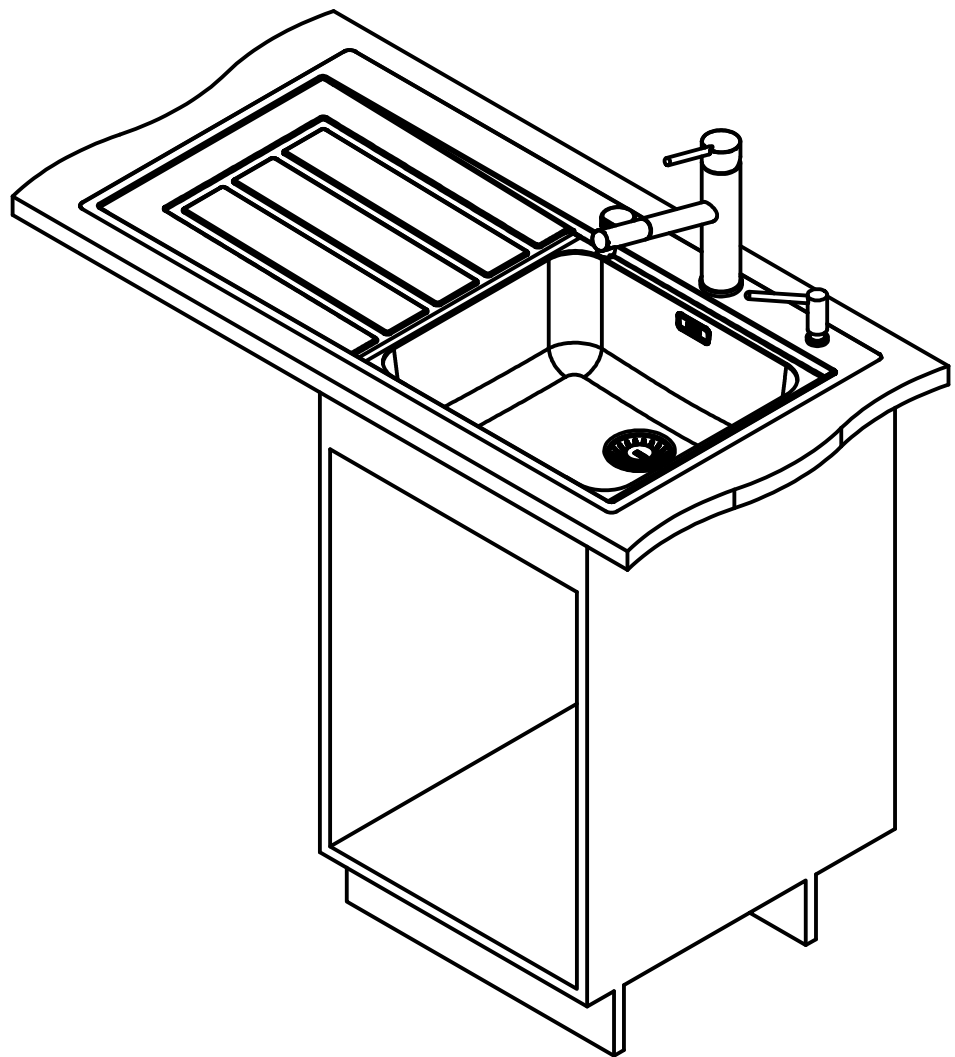

ISO

Drawing No.	0056-186474	Revision	D
Drawn Date	28.10.2009		
These drawings and specifications are the property of NIRO-Plan AG and shall not be reproduced, copied or transferred to any third party without the prior written permission of NIRO-Plan AG, Aarburg, Switzerland			

Franke Küchentechnik AG
CH-4663 Aarburg
Phone: +41 62 787 31 31
Internet: www.franke.com

EOX 211 TL I

installing document

Sheet	Sheets
6	6