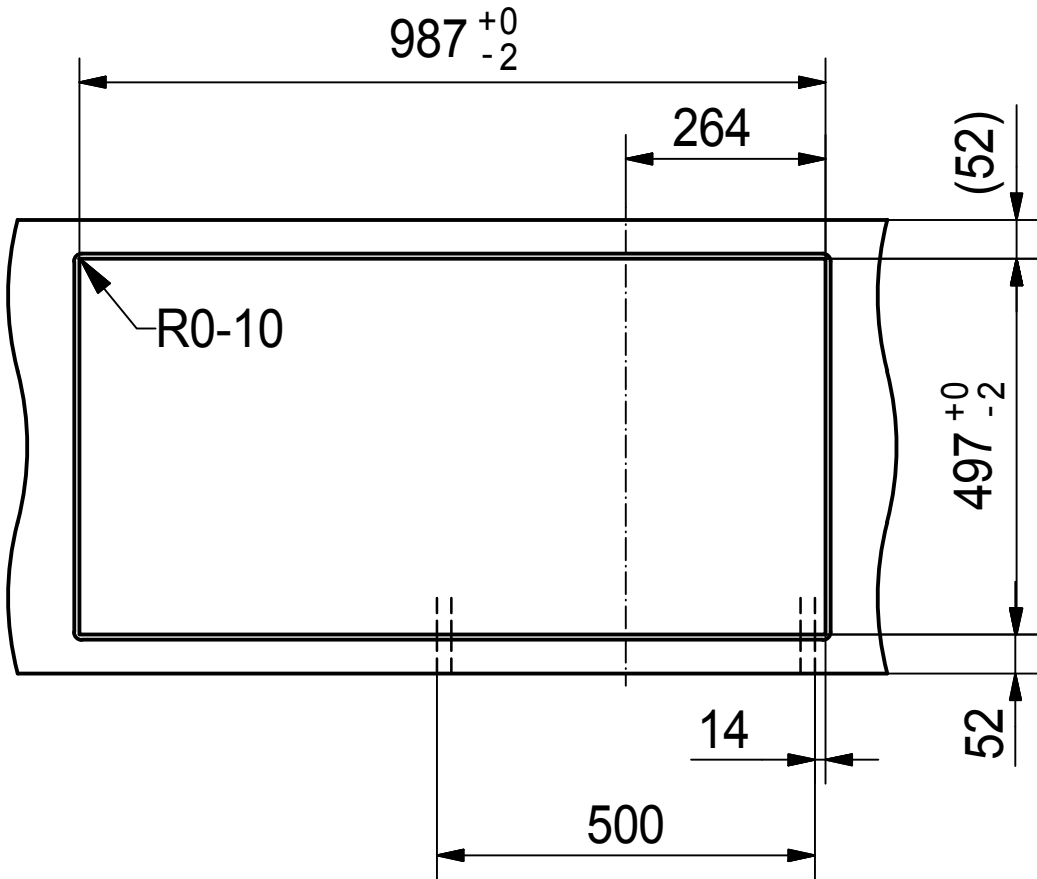

CO

Drawing No.	0056-186474	Revision	D
Drawn Date	28.10.2009		
These drawings and specifications are the property of NIRO-Plan AG and shall not be reproduced, copied or transferred to any third party without the prior written permission of NIRO-Plan AG, Aarburg, Switzerland			

Franke Küchentechnik AG
CH-4663 Aarburg
Phone: +41 62 787 31 31
Internet: www.franke.com

EOX 211 TL I
installing document

Sheet	Sheets
3	6