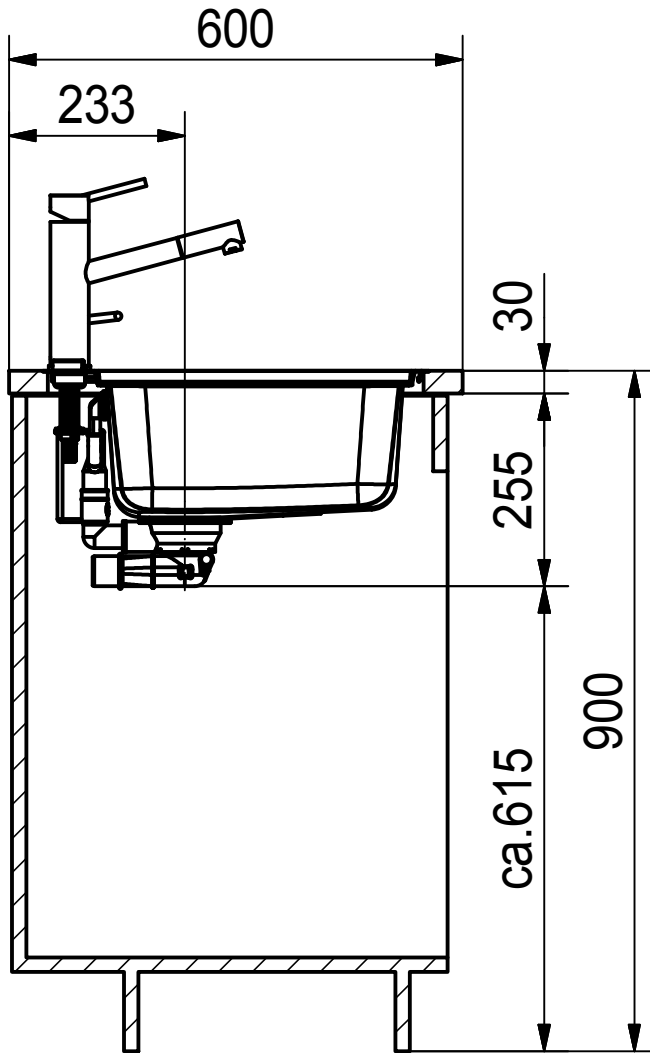

DS

Drawing No.	0056-186474	Revision	D
Drawn Date	28.10.2009		
These drawings and specifications are the property of NIRO-Plan AG and shall not be reproduced, copied or transferred to any third party without the prior written permission of NIRO-Plan AG, Aarburg, Switzerland			

Franke Küchentechnik AG
CH-4663 Aarburg
Phone: +41 62 787 31 31
Internet: www.franke.com

EOX 211 TL I installing document

Sheet	Sheets
2	6