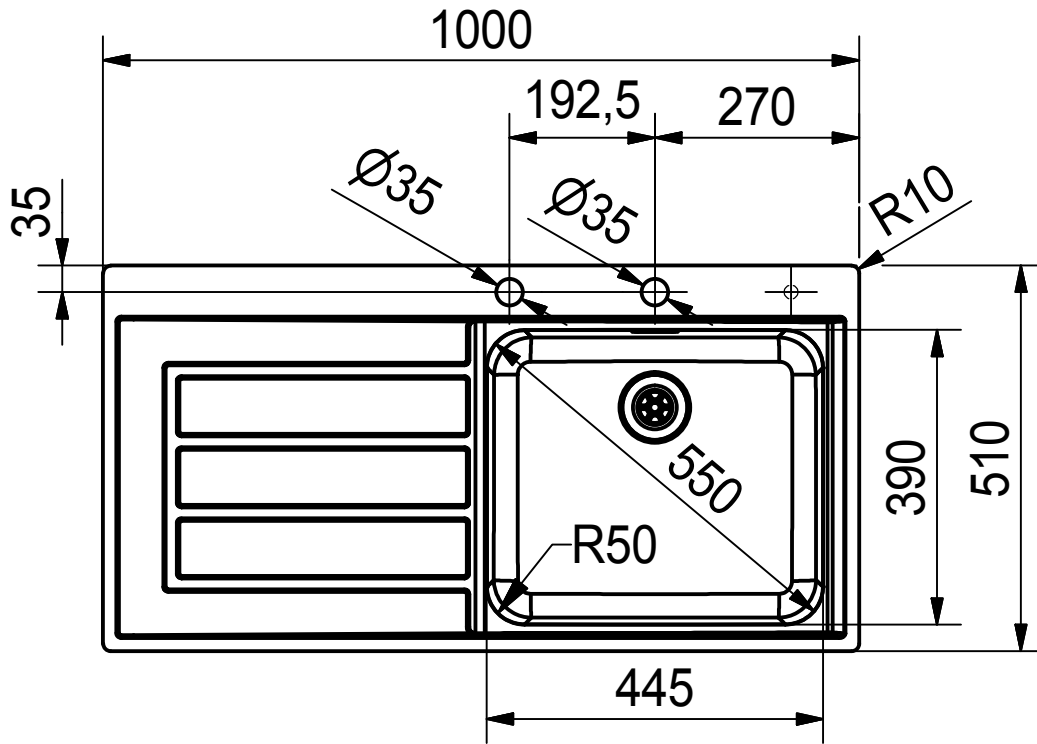

DT

Drawing No.	0056-186474	Revision	D
Drawn Date	28.10.2009		
These drawings and specifications are the property of NIRO-Plan AG and shall not be reproduced, copied or transferred to any third party without the prior written permission of NIRO-Plan AG, Aarburg, Switzerland			

Franke K uchentechnik AG
CH-4663 Aarburg
Phone: +41 62 787 31 31
Internet: www.franke.com

EOX 211 TL I

installing document

Sheet	Sheets
5	6