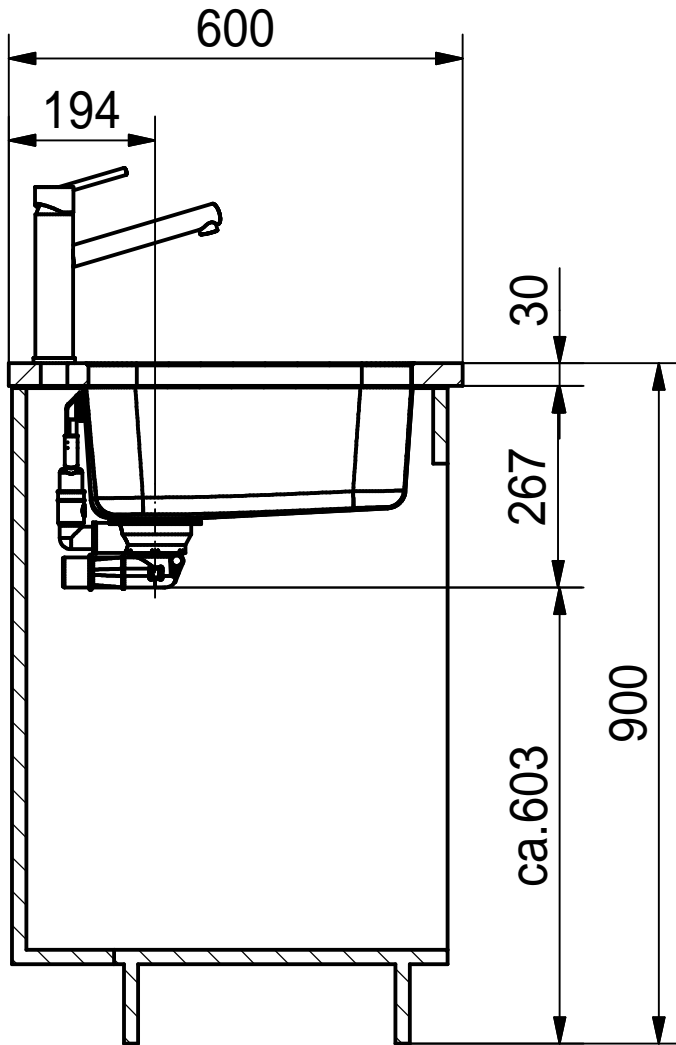

DS

Drawing No.	0056-185331	Revision	A
Drawn Date	09.09.2009		
These drawings and specifications are the property of NIRO-Plan AG and shall not be reproduced, copied or transferred to any third party without the prior written permission of NIRO-Plan AG, Aarburg, Switzerland			

Franke Küchentechnik AG
CH-4663 Aarburg
Phone: +41 62 787 31 31
Internet: www.franke.com

ARX11035
installing document

Sheet	Sheets
2	6