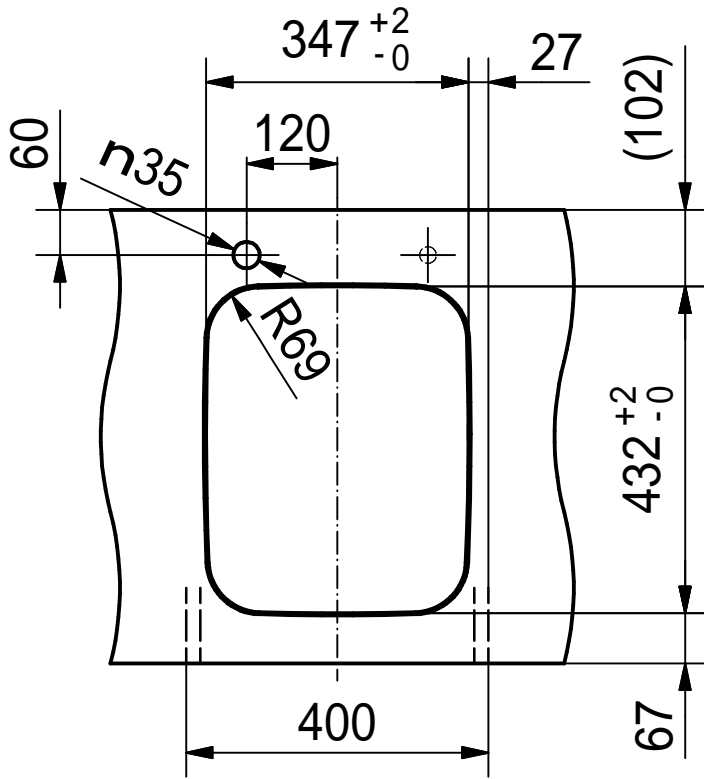

CO

Drawing No.	0056-185331	Revision	A
Drawn Date	09.09.2009		
These drawings and specifications are the property of NIRO-Plan AG and shall not be reproduced, copied or transferred to any third party without the prior written permission of NIRO-Plan AG, Aarburg, Switzerland			

Franke Küchentechnik AG
CH-4663 Aarburg
Phone: +41 62 787 31 31
Internet: www.franke.com

ARX11035
installing document

Sheet	Sheets
3	6