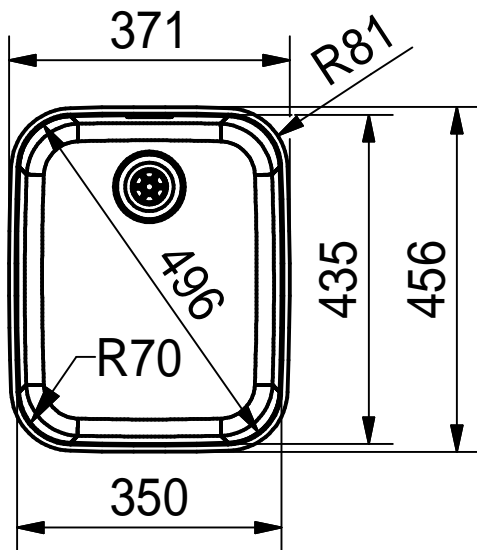

DT

Drawing No.	0056-185331	Revision	A
Drawn Date	09.09.2009		
These drawings and specifications are the property of NIRO-Plan AG and shall not be reproduced, copied or transferred to any third party without the prior written permission of NIRO-Plan AG, Aarburg, Switzerland			

Franke Küchentechnik AG
CH-4663 Aarburg
Phone: +41 62 787 31 31
Internet: www.franke.com

ARX11035
installing document

Sheet	Sheets
5	6