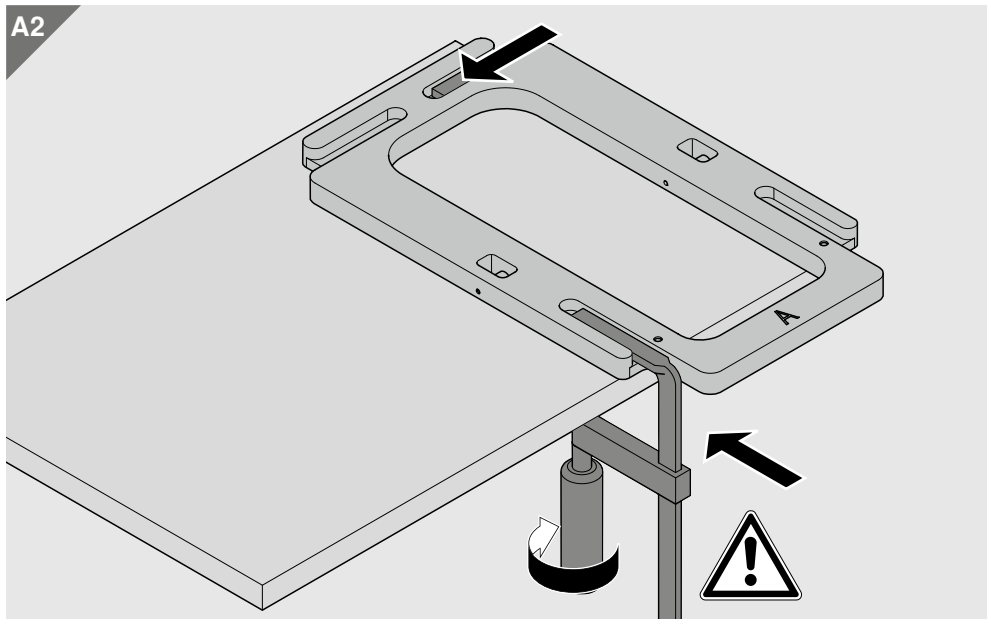

ML

65.5840

B5

B6

Julius Blum GmbH
Furniture Fittings Mfg.
6973 Höchst, Austria
Tel.: +43 5578 705-0
Fax: +43 5578 705-44
E-mail: info@blum.com
www.blum.com

Our sites in Austria, Poland and China are certified
to the international standards mentioned below.
Our site in the USA is certified to ISO 9001.
Our site in Brazil is certified to ISO 9001 and ISO 14001.