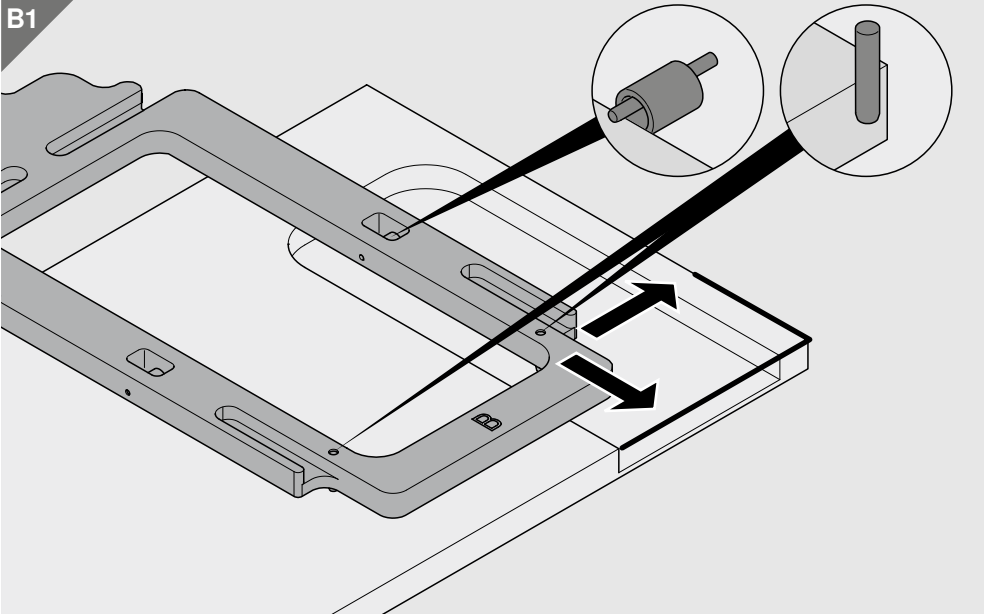

ML

65.5840

B5

B6

Julius Blum GmbH
Furniture Fittings Mfg.
6973 Höchst, Austria
Tel.: +43 5578 705-0
Fax: +43 5578 705-44
E-mail: info@blum.com
www.blum.com

Our sites in Austria, Poland and China are certified
to the international standards mentioned below.
Our site in the USA is certified to ISO 9001.
Our site in Brazil is certified to ISO 9001 and ISO 14001.