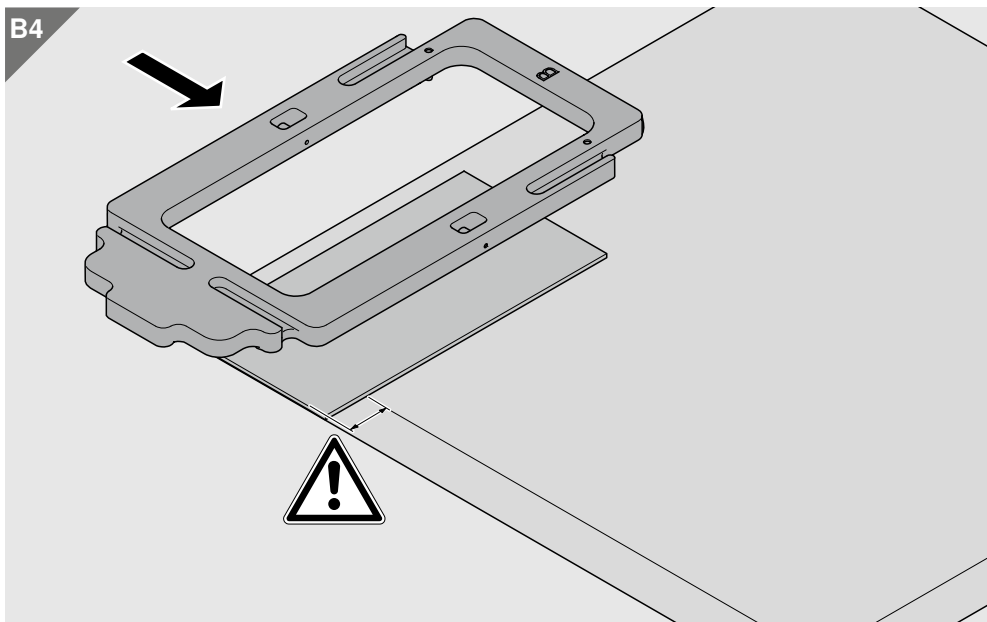

ML

65.5840

B5

B6

Julius Blum GmbH
Furniture Fittings Mfg.
6973 Höchst, Austria
Tel.: +43 5578 705-0
Fax: +43 5578 705-44
E-mail: info@blum.com
www.blum.com

Our sites in Austria, Poland and China are certified
to the international standards mentioned below.
Our site in the USA is certified to ISO 9001.
Our site in Brazil is certified to ISO 9001 and ISO 14001.