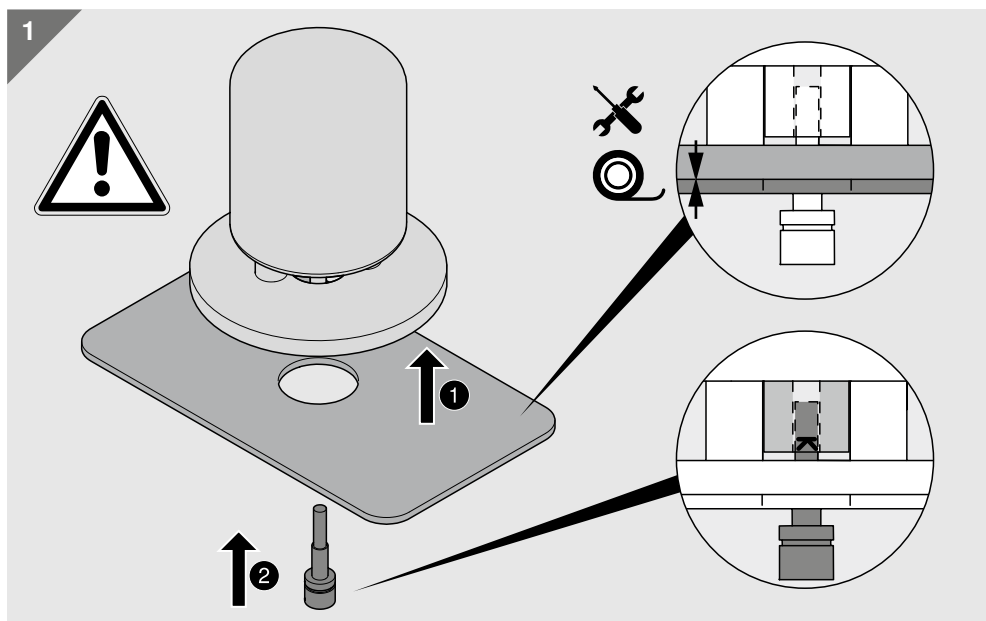

ML

65.5840

B5

B6

Julius Blum GmbH
Furniture Fittings Mfg.
6973 Höchst, Austria
Tel.: +43 5578 705-0
Fax: +43 5578 705-44
E-mail: info@blum.com
www.blum.com

Our sites in Austria, Poland and China are certified
to the international standards mentioned below.
Our site in the USA is certified to ISO 9001.
Our site in Brazil is certified to ISO 9001 and ISO 14001.