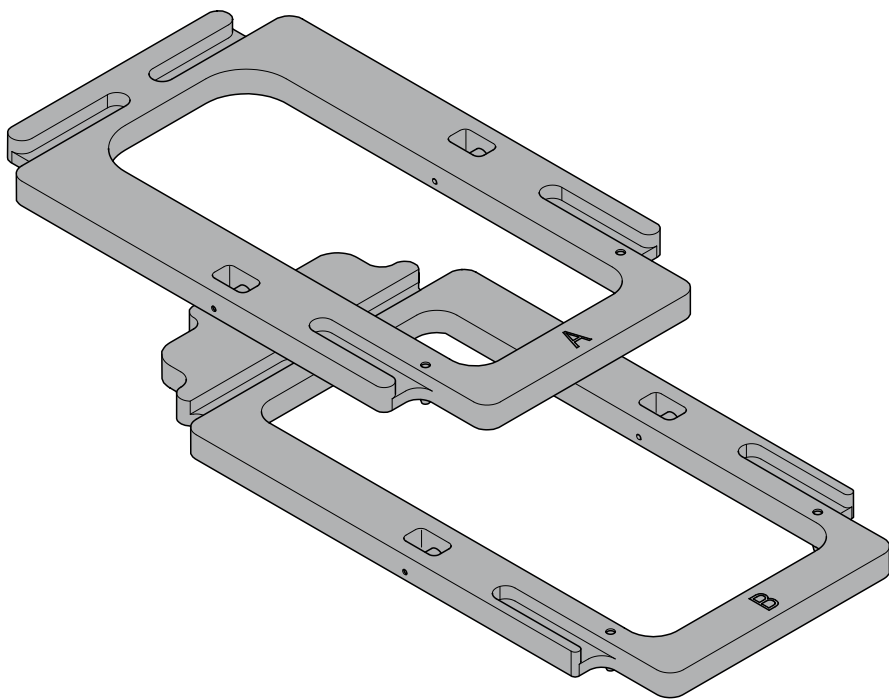

ML

65.5840

B5

B6

Julius Blum GmbH
Furniture Fittings Mfg.
6973 Höchst, Austria
Tel.: +43 5578 705-0
Fax: +43 5578 705-44
E-mail: info@blum.com
www.blum.com

Our sites in Austria, Poland and China are certified
to the international standards mentioned below.
Our site in the USA is certified to ISO 9001.
Our site in Brazil is certified to ISO 9001 and ISO 14001.