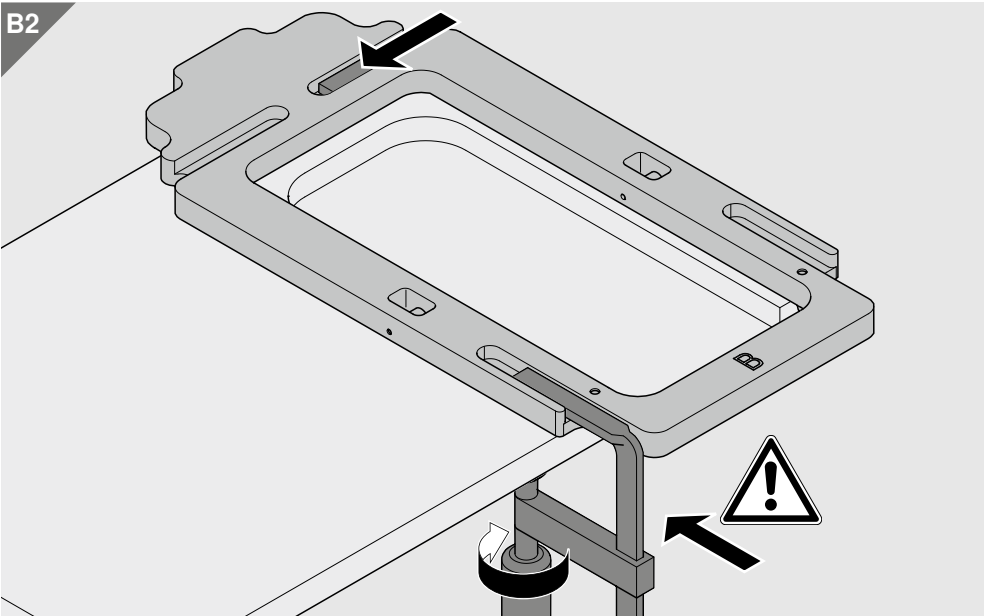

ML

65.5840

B5

B6

Julius Blum GmbH
Furniture Fittings Mfg.
6973 Höchst, Austria
Tel.: +43 5578 705-0
Fax: +43 5578 705-44
E-mail: info@blum.com
www.blum.com

Our sites in Austria, Poland and China are certified
to the international standards mentioned below.
Our site in the USA is certified to ISO 9001.
Our site in Brazil is certified to ISO 9001 and ISO 14001.