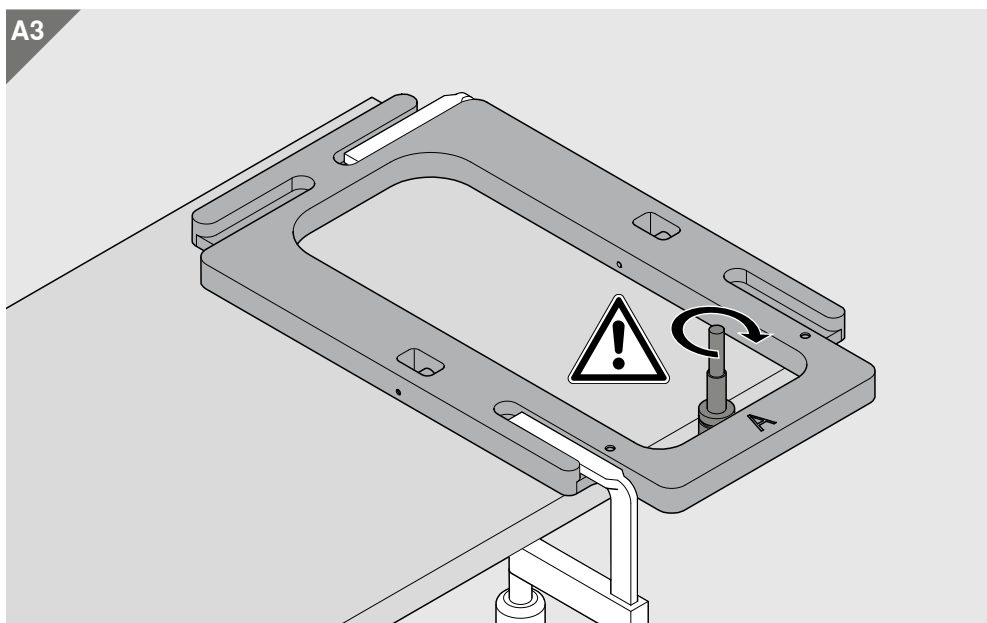

ML

65.5840

B5

B6

Julius Blum GmbH
Furniture Fittings Mfg.
6973 Höchst, Austria
Tel.: +43 5578 705-0
Fax: +43 5578 705-44
E-mail: info@blum.com
www.blum.com

Our sites in Austria, Poland and China are certified
to the international standards mentioned below.
Our site in the USA is certified to ISO 9001.
Our site in Brazil is certified to ISO 9001 and ISO 14001.