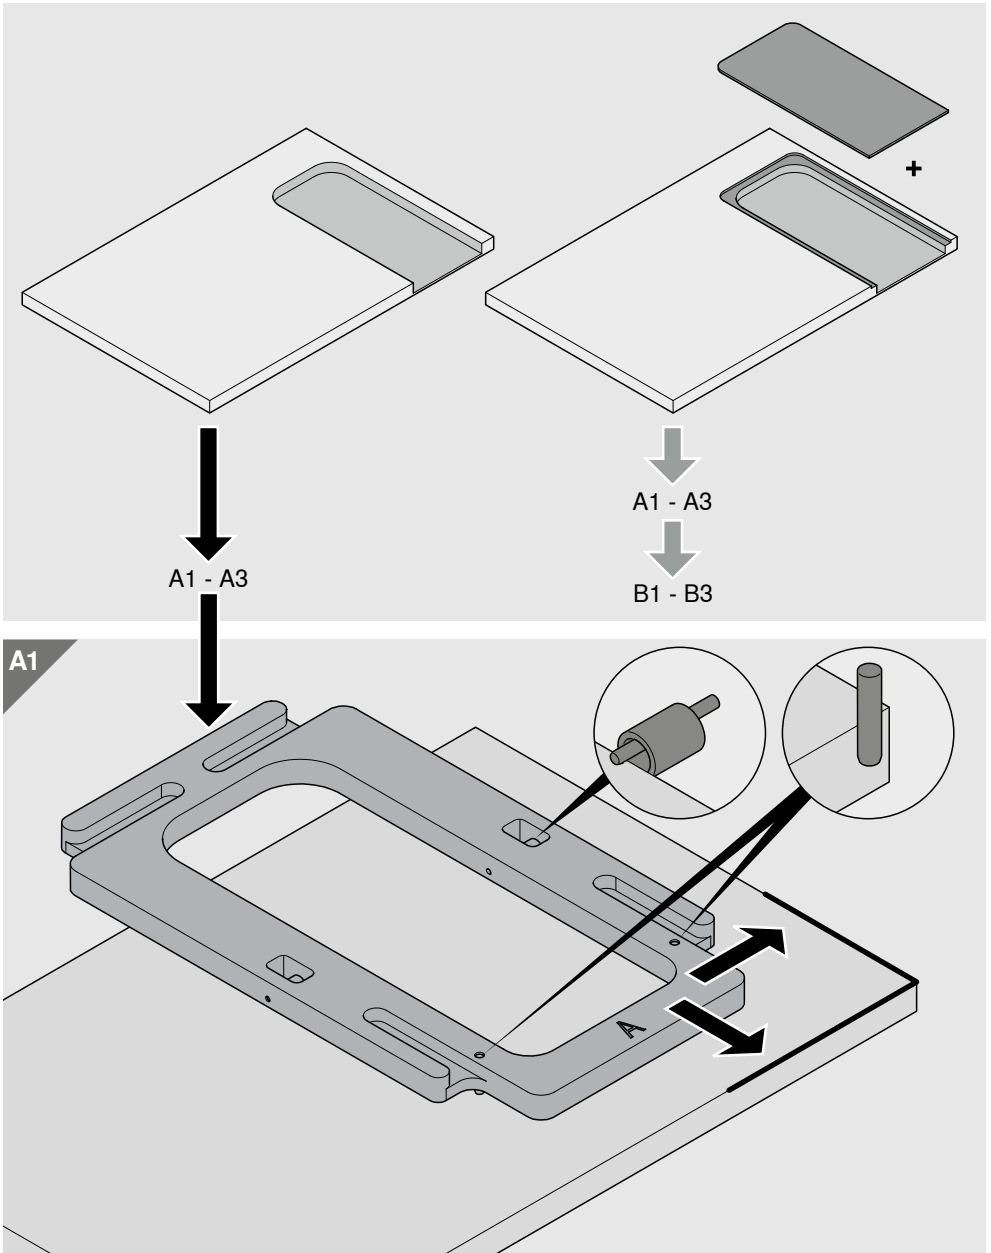

ML

65.5840

B5

B6

Julius Blum GmbH
Furniture Fittings Mfg.
6973 Höchst, Austria
Tel.: +43 5578 705-0
Fax: +43 5578 705-44
E-mail: info@blum.com
www.blum.com

Our sites in Austria, Poland and China are certified
to the international standards mentioned below.
Our site in the USA is certified to ISO 9001.
Our site in Brazil is certified to ISO 9001 and ISO 14001.