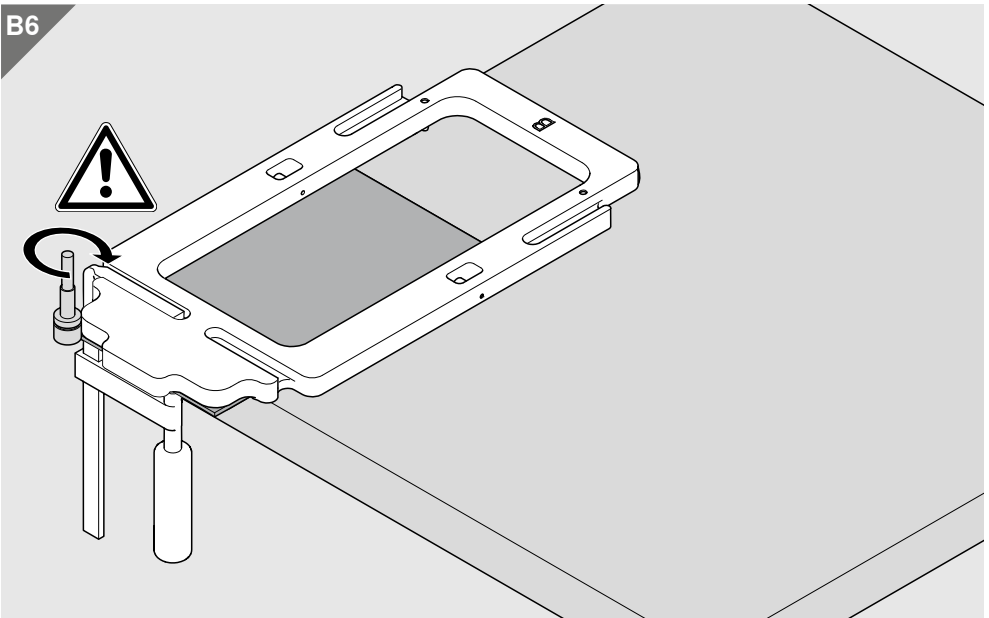

ML

65.5840

B5

B6

Julius Blum GmbH
Furniture Fittings Mfg.
6973 Höchst, Austria
Tel.: +43 5578 705-0
Fax: +43 5578 705-44
E-mail: info@blum.com
www.blum.com

Our sites in Austria, Poland and China are certified
to the international standards mentioned below.
Our site in the USA is certified to ISO 9001.
Our site in Brazil is certified to ISO 9001 and ISO 14001.