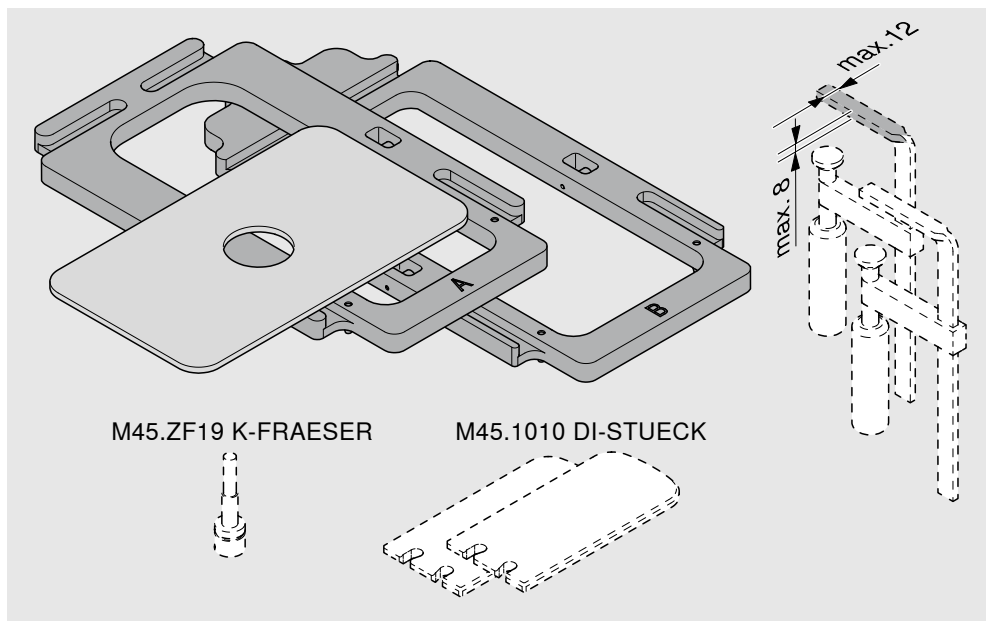

ML

65.5840

B5

B6

Julius Blum GmbH
Furniture Fittings Mfg.
6973 Höchst, Austria
Tel.: +43 5578 705-0
Fax: +43 5578 705-44
E-mail: info@blum.com
www.blum.com

Our sites in Austria, Poland and China are certified
to the international standards mentioned below.
Our site in the USA is certified to ISO 9001.
Our site in Brazil is certified to ISO 9001 and ISO 14001.