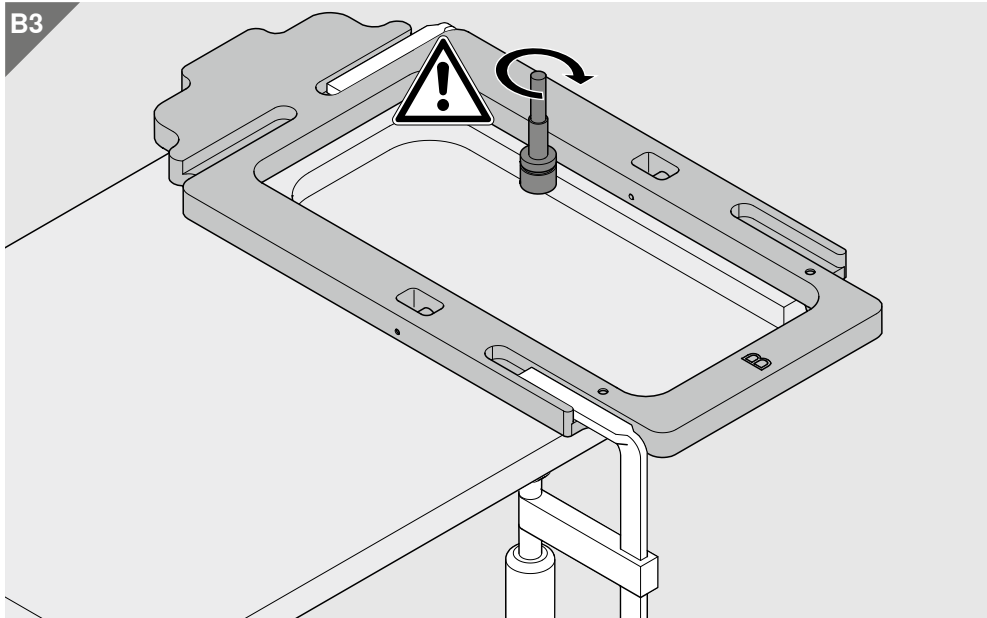

ML

65.5840

B5

B6

Julius Blum GmbH
Furniture Fittings Mfg.
6973 Höchst, Austria
Tel.: +43 5578 705-0
Fax: +43 5578 705-44
E-mail: info@blum.com
www.blum.com

Our sites in Austria, Poland and China are certified
to the international standards mentioned below.
Our site in the USA is certified to ISO 9001.
Our site in Brazil is certified to ISO 9001 and ISO 14001.