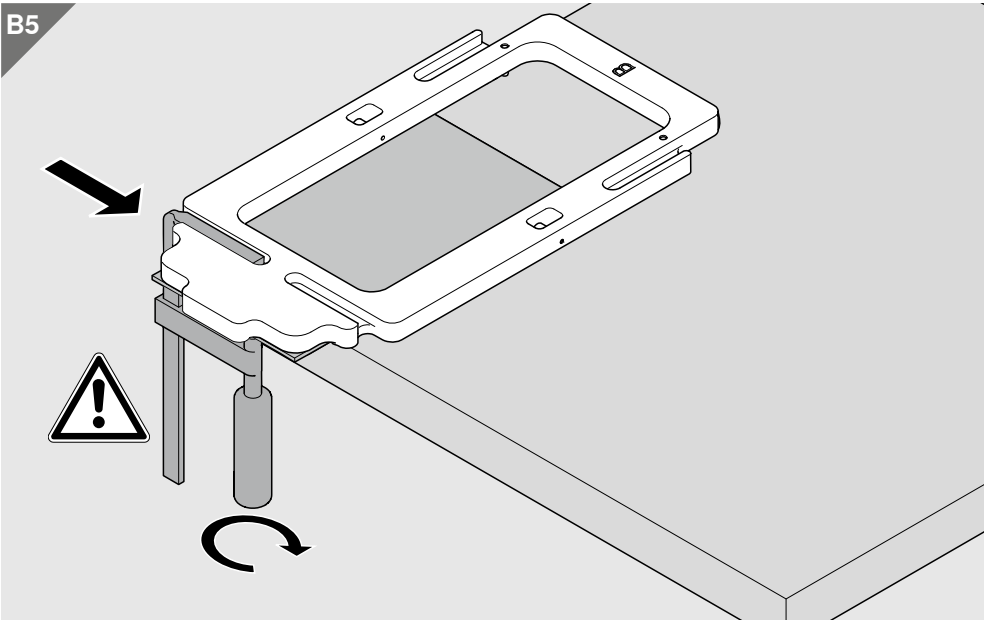

ML

65.5840

B5

B6

Julius Blum GmbH
Furniture Fittings Mfg.
6973 Höchst, Austria
Tel.: +43 5578 705-0
Fax: +43 5578 705-44
E-mail: info@blum.com
www.blum.com

Our sites in Austria, Poland and China are certified
to the international standards mentioned below.
Our site in the USA is certified to ISO 9001.
Our site in Brazil is certified to ISO 9001 and ISO 14001.