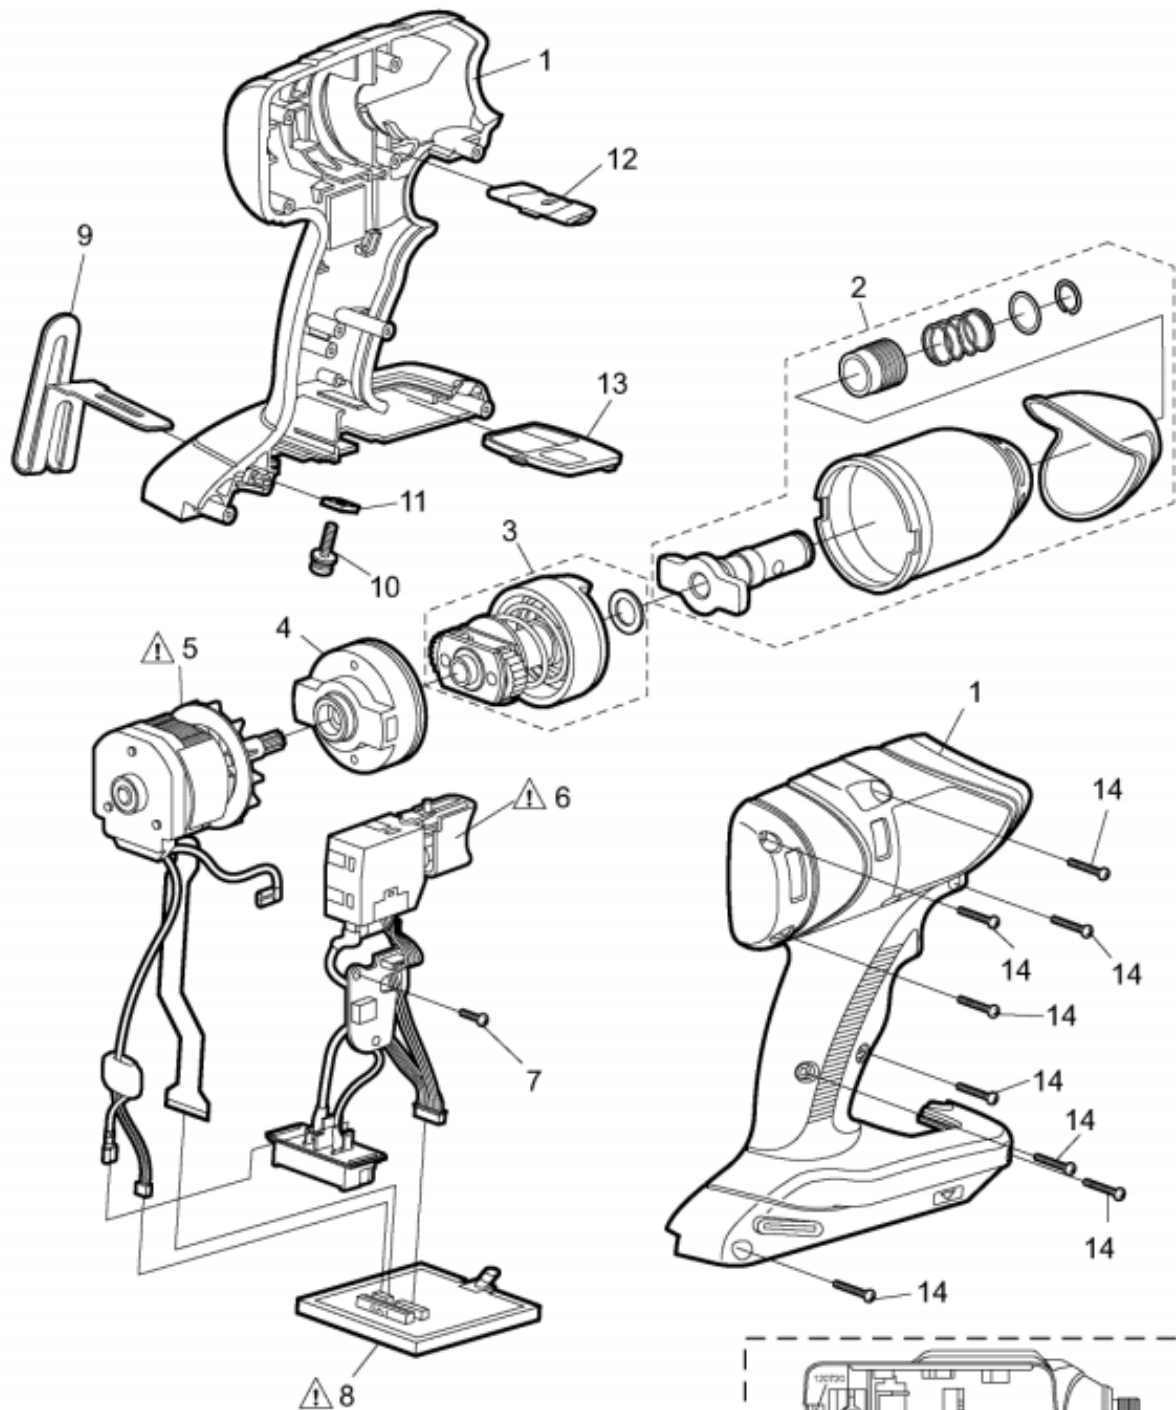

Artikel	Nr.	Beschreibung	Menge
Article	No	Désignation	Quantité
1	WEY75A1H3079	HOUSING AB SET for EU	1
2	WEY75A1K4058	FIXATION COVER ASSEMBLY	1
3	WEY75A1L1067	DRIVING SHAFT ASSEMBLY	1
4	WEY7546L0027	MOTOR MOUNTING PLATE ASSEMBLY	1
5	WEY75A1L1108	MOTOR ASSEMBLY	1
6	WEY75A1K2007	SWITCH ASSEMBLY	1
7	WEY0L81L9048	TAPPING SCREW (K3*8)	1
8	WEY75A1L2128	MODULE ASSEMBLY	1
9	WEY7543K3187	PLATE HOOK	1
10	WEY7441K6217	SEMS SCREW (M4*14)	1
11	WEY7441L6487	NUT M4	1
12	WEY7547H3247	F/R SELECTOR HANDLE	1
13	WEY7546K3338	OPERATION PLATE	1
14	WEY7441K9038	TORX TAPPING SCREW (K3*20)	9
	WEY9L40R2788	BATTERY PACK COVER	1
	WEY9644K7019	TOOL CASE	1
	WEY75A1K8109	OPERATING INSTRUCTIONS	1
	WEY003W8957	GREASE (PERMALUB)	1
	WEY002X8977	GREASE (DOUBREX)	1